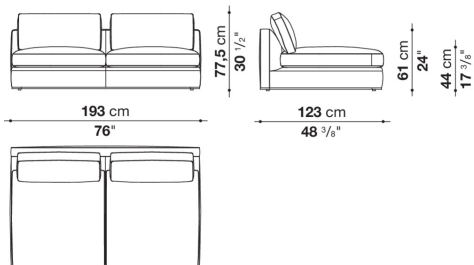

ENQUIRIES
 info@contextgallery.com
 Tel. 404.477.3301
 Tel. 800.886.0867
 contextgallery.com

RA210LD

RA190PS

RA210LS

RA190PD

RA190C

RA120TS

CONTEXT