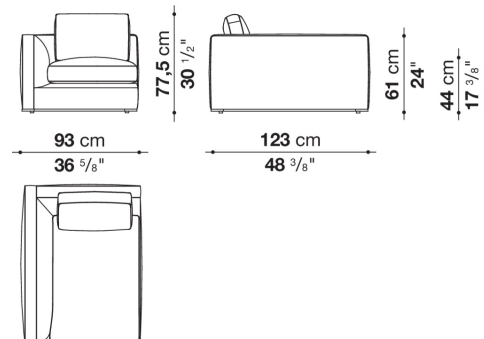

9RA85P

9RA100P

9RA190P

9RA220P

9RA240P

RA90TS

CONTEXT