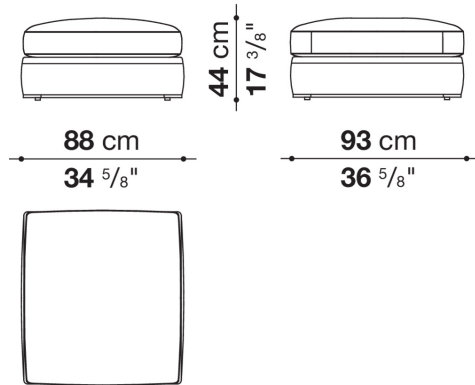

9RA85P

9RA100P

9RA190P

9RA220P

9RA240P

RA90TS

CONTEXT