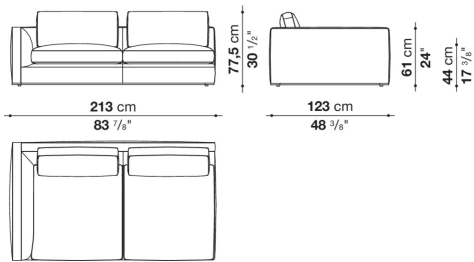

ENQUIRIES
 info@contextgallery.com
 Tel. 404.477.3301
 Tel. 800.886.0867
 contextgallery.com

RA220PD

RA220C

RA210TS

RA210TPS

RA210TPD

RA210TD

CONTEXT