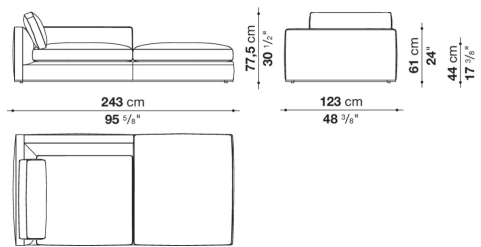

ENQUIRIES
 info@contextgallery.com
 Tel. 404. 477. 3301
 Tel. 800. 886. 0867
 contextgallery.com

RA240PS

RA240PD

RA240LS

RA240LD

RA240C

RA220PS

CONTEXT