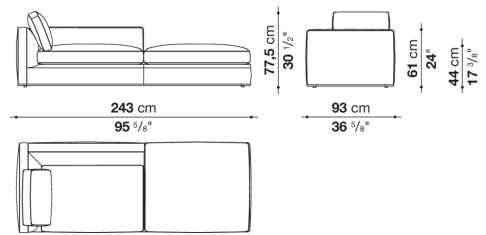

9RA260TPD

CONTEXT

ENQUIRIES
 info@contextgallery.com
 Tel. 404.477.3301
 Tel. 800.886.0867
 contextgallery.com

9RA210LS

9RA210LD

9RA240LS

9RA240LD

9RA260LS