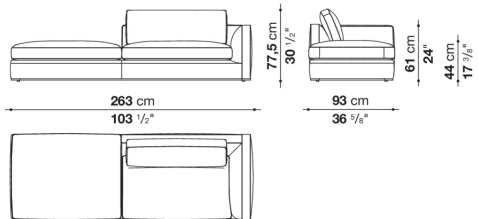

9RA260TPD

CONTEXT

ENQUIRIES
info@contextgallery.com
Tel. 404.477.3301
Tel. 800.886.0867
contextgallery.com