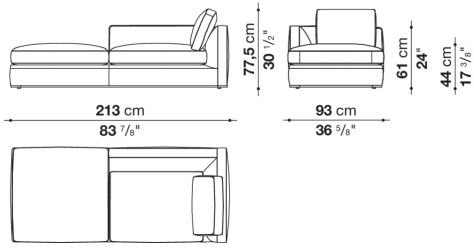

9RA210LS

CONTEXT

ENQUIRIES
info@contextgallery.com
Tel. 404.477.3301
Tel. 800.886.0867
contextgallery.com