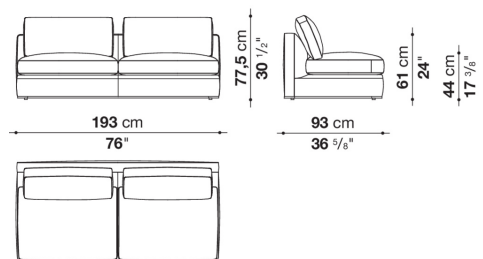

Technical drawings

9RA190C

CONTEXT