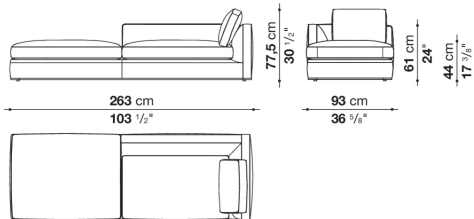

9RA260TPD

CONTEXT

ENQUIRIES
 info@contextgallery.com
 Tel. 404.477.3301
 Tel. 800.886.0867
 contextgallery.com

9RA210LS

9RA210LD

9RA240LS

9RA240LD

9RA260LS