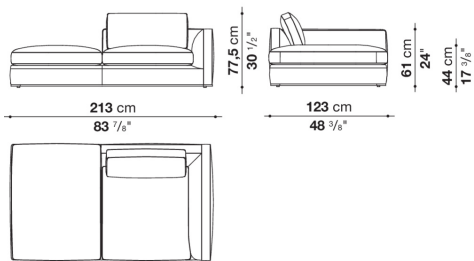

ENQUIRIES
 info@contextgallery.com
 Tel. 404.477.3301
 Tel. 800.886.0867
 contextgallery.com

RA220PD

RA220C

RA210TS

RA210TPS

RA210TPD

RA210TD

CONTEXT