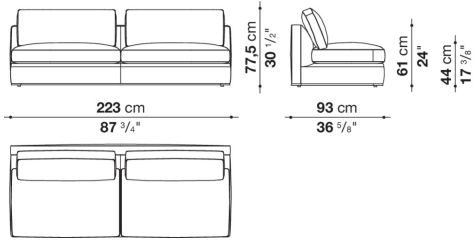

9RA220C

CONTEXT

ENQUIRIES
info@contextgallery.com
Tel. 404.477.3301
Tel. 800.886.0867
contextgallery.com