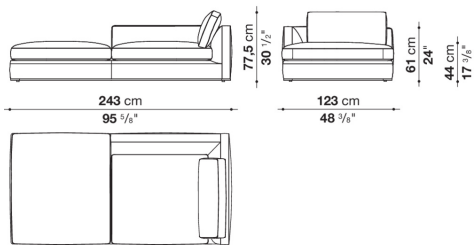

ENQUIRIES
 info@contextgallery.com
 Tel. 404. 477. 3301
 Tel. 800. 886. 0867
 contextgallery.com

RA240PS

RA240PD

RA240LS

RA240LD

RA240C

RA220PS

CONTEXT