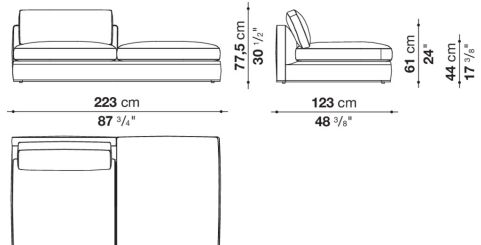

ENQUIRIES
 info@contextgallery.com
 Tel. 404. 477. 3301
 Tel. 800. 886. 0867
 contextgallery.com

RA240PS

RA240PD

RA240LS

RA240LD

RA240C

RA220PS

CONTEXT