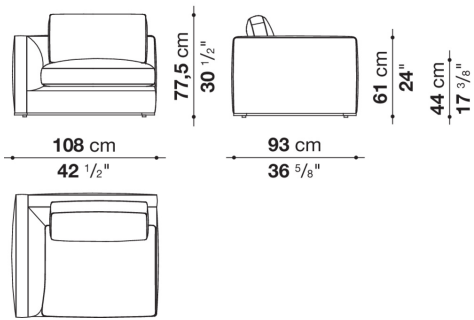

9RA105TS

CONTEXT

ENQUIRIES
info@contextgallery.com
Tel. 404.477.3301
Tel. 800.886.0867
contextgallery.com