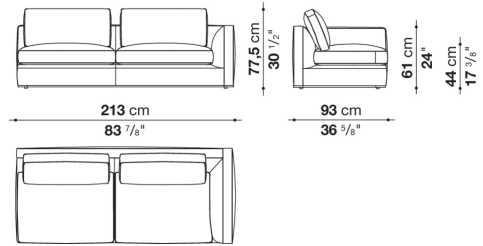

9RA120TD

CONTEXT

ENQUIRIES
 info@contextgallery.com
 Tel. 404.477.3301
 Tel. 800.886.0867
 contextgallery.com

9RA210TS

9RA210TD

9RA240TS

9RA240TD

9RA260TS