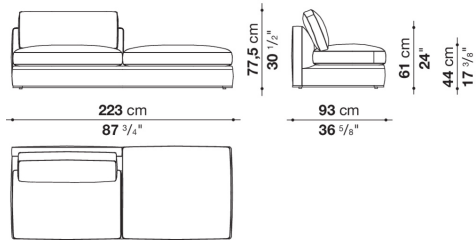

9RA260TD

CONTEXT

ENQUIRIES
info@contextgallery.com
Tel. 404.477.3301
Tel. 800.886.0867
contextgallery.com

9RA190PS

9RA190PD

9RA220PS

9RA220PD

9RA240PS