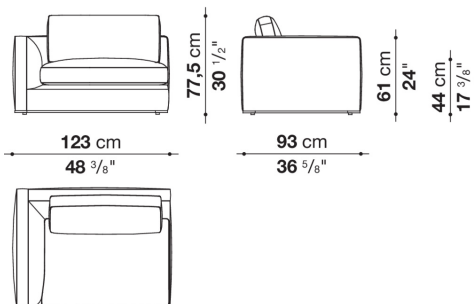

9RA120TS

CONTEXT

ENQUIRIES
info@contextgallery.com
Tel. 404.477.3301
Tel. 800.886.0867
contextgallery.com