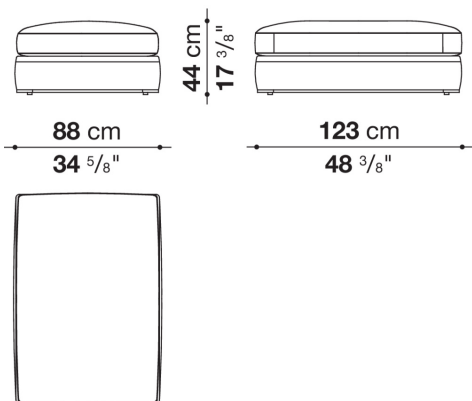

ENQUIRIES
 info@contextgallery.com
 Tel. 404.477.3301
 Tel. 800.886.0867
 contextgallery.com

RA120TD

RA105TS

RA105TD

RA100C

RA85P

RA240P

CONTEXT