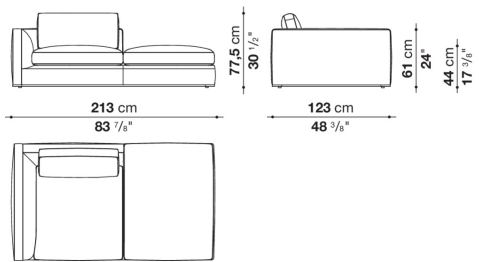

ENQUIRIES
 info@contextgallery.com
 Tel. 404.477.3301
 Tel. 800.886.0867
 contextgallery.com

RA220PD

RA220C

RA210TS

RA210TPS

RA210TPD

RA210TD

CONTEXT