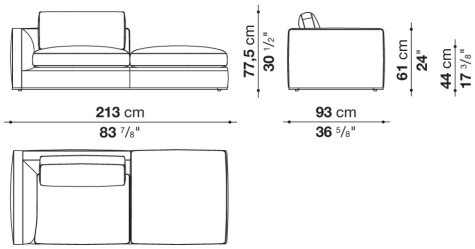

9RA210TPS

CONTEXT

ENQUIRIES
info@contextgallery.com
Tel. 404.477.3301
Tel. 800.886.0867
contextgallery.com