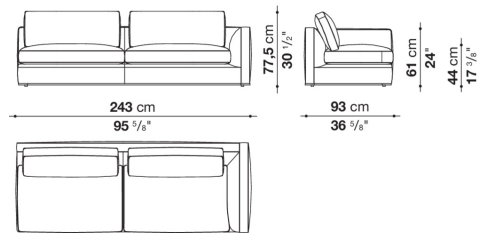

9RA120TD

CONTEXT

ENQUIRIES
 info@contextgallery.com
 Tel. 404.477.3301
 Tel. 800.886.0867
 contextgallery.com

9RA210TS

9RA210TD

9RA240TS

9RA240TD

9RA260TS