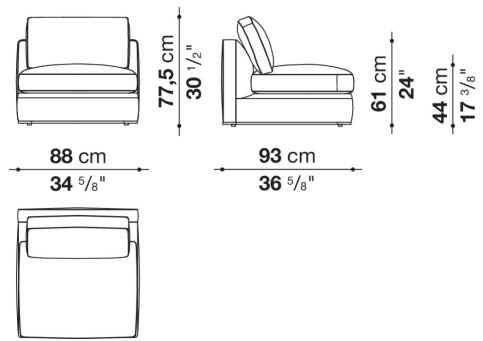

Technical drawings

9RA85C

CONTEXT