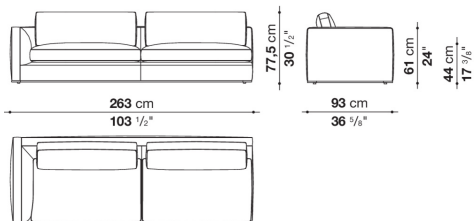

9RA260TS

CONTEXT

ENQUIRIES
info@contextgallery.com
Tel. 404.477.3301
Tel. 800.886.0867
contextgallery.com