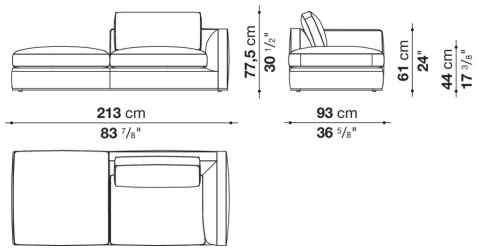

9RA240PD

CONTEXT

ENQUIRIES
 info@contextgallery.com
 Tel. 404.477.3301
 Tel. 800.886.0867
 contextgallery.com

9RA210TPS

9RA210TPD

9RA240TPS

9RA240TPD

9RA260TPS