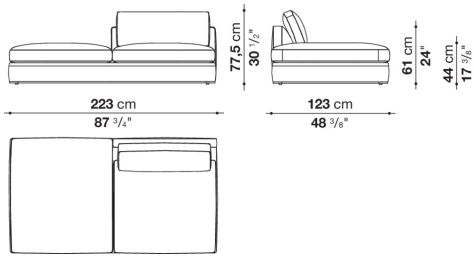

RA220PD

CONTEXT

ENQUIRIES
info@contextgallery.com
Tel. 404.477.3301
Tel. 800.886.0867
contextgallery.com