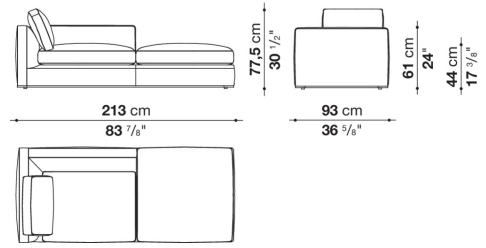

9RA260TPD

CONTEXT

ENQUIRIES
 info@contextgallery.com
 Tel. 404.477.3301
 Tel. 800.886.0867
 contextgallery.com

9RA210LS

9RA210LD

9RA240LS

9RA240LD

9RA260LS