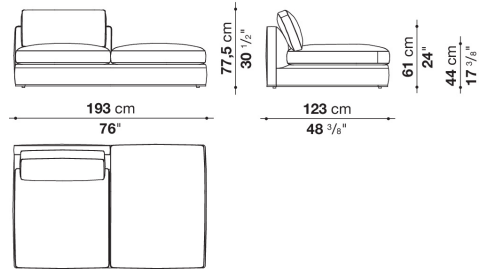

RA190PS

CONTEXT

ENQUIRIES
info@contextgallery.com
Tel. 404.477.3301
Tel. 800.886.0867
contextgallery.com