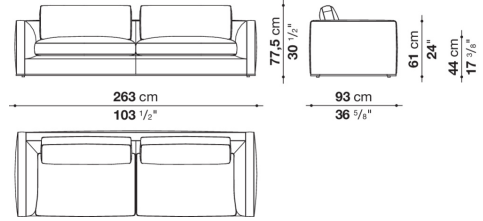

Technical drawings

9RA260

CONTEXT