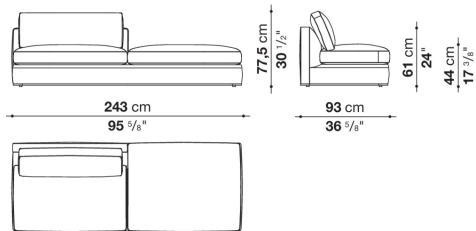

9RA260TD

CONTEXT

ENQUIRIES
info@contextgallery.com
Tel. 404.477.3301
Tel. 800.886.0867
contextgallery.com

9RA190PS

9RA190PD

9RA220PS

9RA220PD

9RA240PS