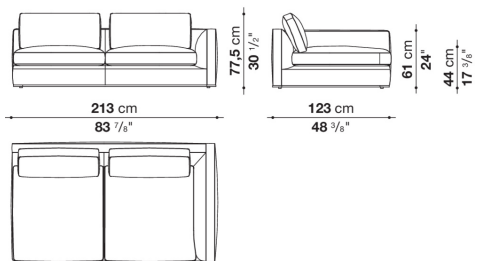

ENQUIRIES
 info@contextgallery.com
 Tel. 404.477.3301
 Tel. 800.886.0867
 contextgallery.com

RA220PD

RA220C

RA210TS

RA210TPS

RA210TPD

RA210TD

CONTEXT