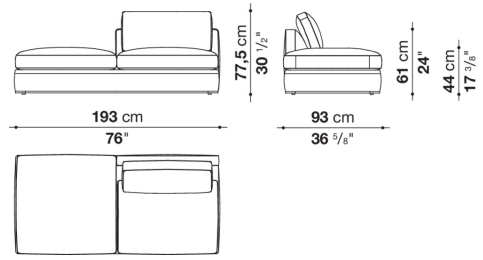

9RA260TD

CONTEXT

ENQUIRIES
info@contextgallery.com
Tel. 404.477.3301
Tel. 800.886.0867
contextgallery.com

9RA190PS

9RA190PD

9RA220PS

9RA220PD

9RA240PS