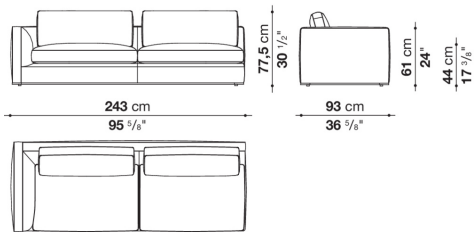

9RA120TD

CONTEXT

ENQUIRIES
 info@contextgallery.com
 Tel. 404.477.3301
 Tel. 800.886.0867
 contextgallery.com

9RA210TS

9RA210TD

9RA240TS

9RA240TD

9RA260TS