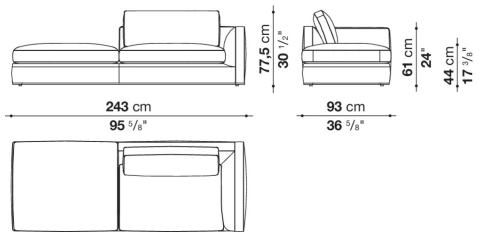

9RA240PD

CONTEXT

ENQUIRIES
 info@contextgallery.com
 Tel. 404.477.3301
 Tel. 800.886.0867
 contextgallery.com

9RA210TPS

9RA210TPD

9RA240TPS

9RA240TPD

9RA260TPS