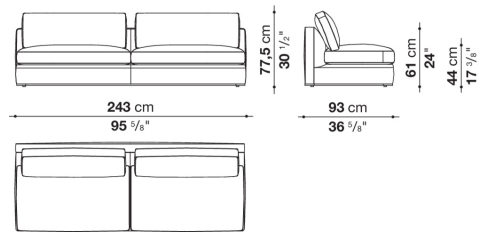

9RA240C

CONTEXT

ENQUIRIES
info@contextgallery.com
Tel. 404.477.3301
Tel. 800.886.0867
contextgallery.com