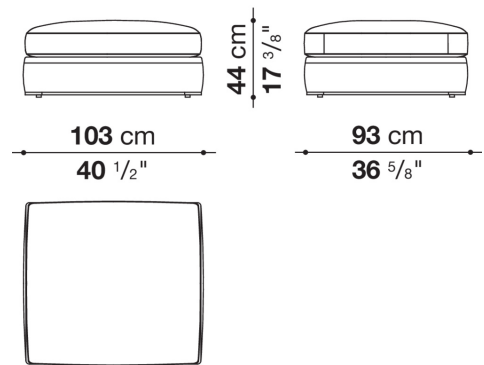

9RA260LD

CONTEXT

ENQUIRIES
 info@contextgallery.com
 Tel. 404.477.3301
 Tel. 800.886.0867
 contextgallery.com

9RA85P

9RA100P

9RA190P

9RA220P

9RA240P