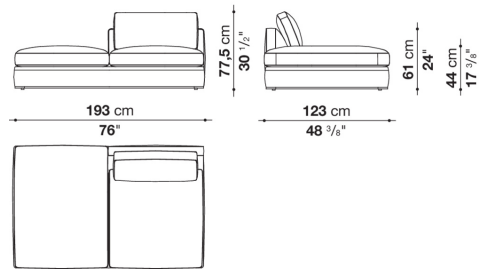

ENQUIRIES
 info@contextgallery.com
 Tel. 404.477.3301
 Tel. 800.886.0867
 contextgallery.com

RA210LD

RA190PS

RA210LS

RA190PD

RA190C

RA120TS

CONTEXT