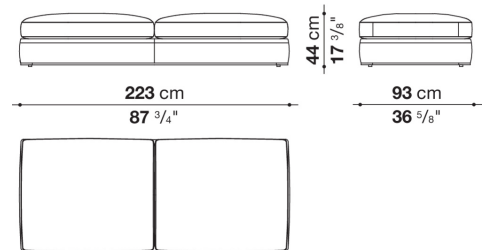

9RA260LD

CONTEXT

ENQUIRIES
 info@contextgallery.com
 Tel. 404.477.3301
 Tel. 800.886.0867
 contextgallery.com

9RA85P

9RA100P

9RA190P

9RA220P

9RA240P