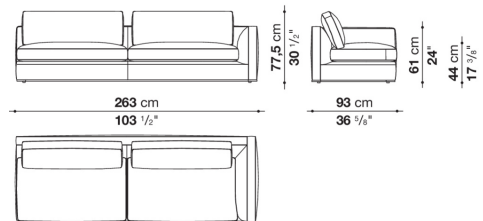

9RA260TD

CONTEXT

ENQUIRIES
info@contextgallery.com
Tel. 404.477.3301
Tel. 800.886.0867
contextgallery.com