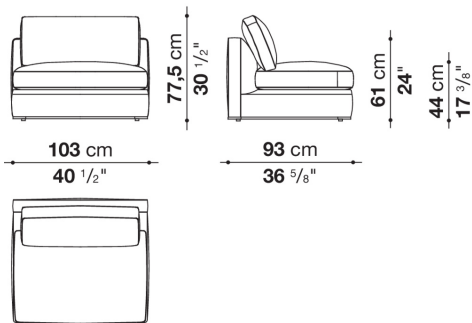

Technical drawings

9RA100C

CONTEXT