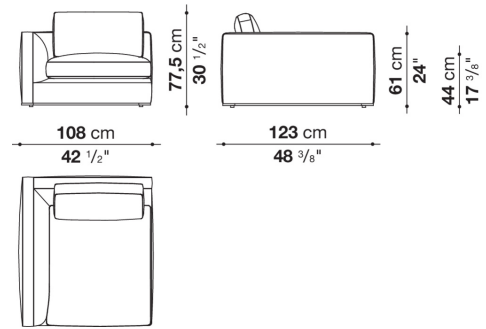

RA120TD

RA105TS

RA105TD

RA100C

RA85P

RA240P

CONTEXT