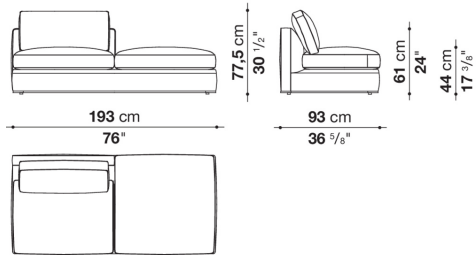

9RA190PS

CONTEXT

ENQUIRIES
info@contextgallery.com
Tel. 404.477.3301
Tel. 800.886.0867
contextgallery.com