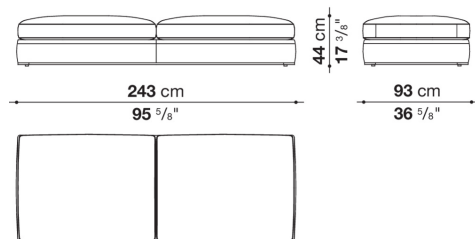

9RA260LD

CONTEXT

ENQUIRIES
 info@contextgallery.com
 Tel. 404.477.3301
 Tel. 800.886.0867
 contextgallery.com

9RA85P

9RA100P

9RA190P

9RA220P

9RA240P