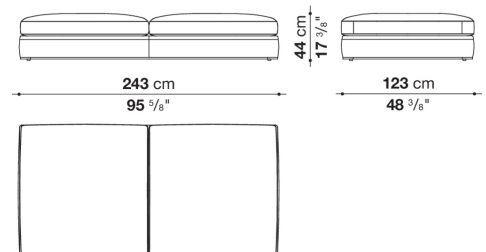

ENQUIRIES
 info@contextgallery.com
 Tel. 404.477.3301
 Tel. 800.886.0867
 contextgallery.com

RA120TD

RA105TS

RA105TD

RA100C

RA85P

RA240P

CONTEXT