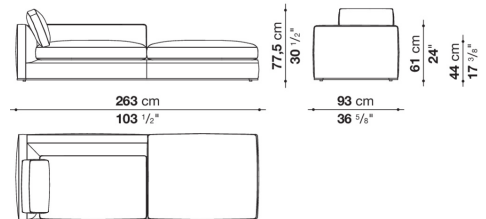

9RA260LD

CONTEXT

ENQUIRIES
info@contextgallery.com
Tel. 404.477.3301
Tel. 800.886.0867
contextgallery.com