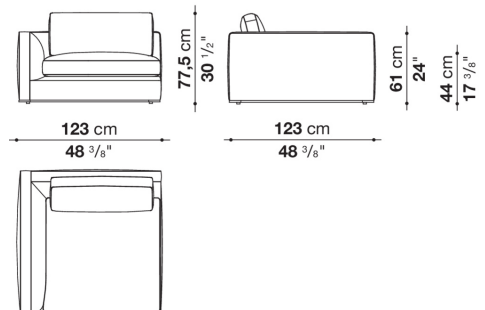

ENQUIRIES
 info@contextgallery.com
 Tel. 404.477.3301
 Tel. 800.886.0867
 contextgallery.com

RA210LD

RA190PS

RA210LS

RA190PD

RA190C

RA120TS

CONTEXT