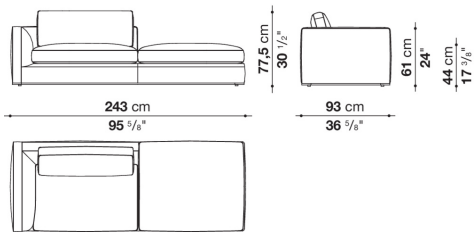

9RA240PD

CONTEXT

ENQUIRIES
 info@contextgallery.com
 Tel. 404.477.3301
 Tel. 800.886.0867
 contextgallery.com

9RA210TPS

9RA210TPD

9RA240TPS

9RA240TPD

9RA260TPS