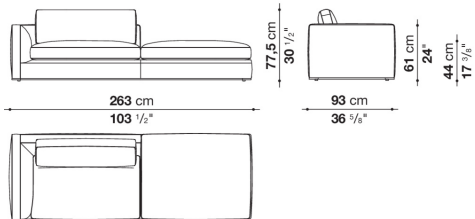

9RA240PD

CONTEXT

ENQUIRIES
 info@contextgallery.com
 Tel. 404.477.3301
 Tel. 800.886.0867
 contextgallery.com

9RA210TPS

9RA210TPD

9RA240TPS

9RA240TPD

9RA260TPS