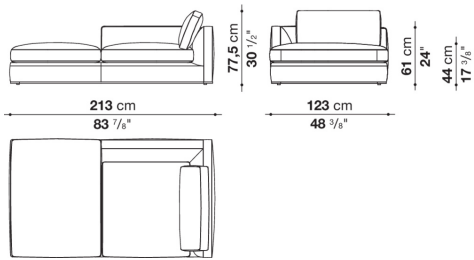

ENQUIRIES
 info@contextgallery.com
 Tel. 404.477.3301
 Tel. 800.886.0867
 contextgallery.com

RA210LD

RA190PS

RA210LS

RA190PD

RA190C

RA120TS

CONTEXT