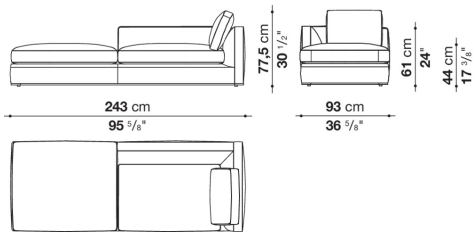

9RA260TPD

CONTEXT

ENQUIRIES
 info@contextgallery.com
 Tel. 404.477.3301
 Tel. 800.886.0867
 contextgallery.com

9RA210LS

9RA210LD

9RA240LS

9RA240LD

9RA260LS