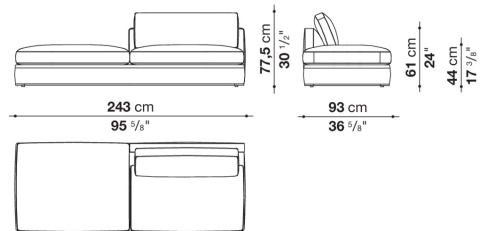

9RA240PD

CONTEXT

ENQUIRIES
info@contextgallery.com
Tel. 404.477.3301
Tel. 800.886.0867
contextgallery.com