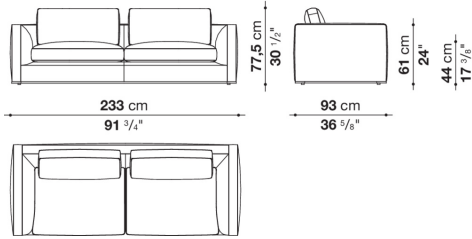

Technical drawings

9RA230