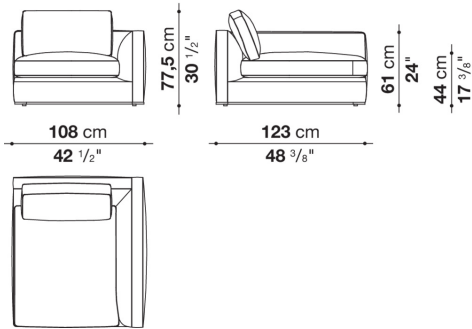

ENQUIRIES
 info@contextgallery.com
 Tel. 404.477.3301
 Tel. 800.886.0867
 contextgallery.com

RA120TD

RA105TS

RA105TD

RA100C

RA85P

RA240P

CONTEXT