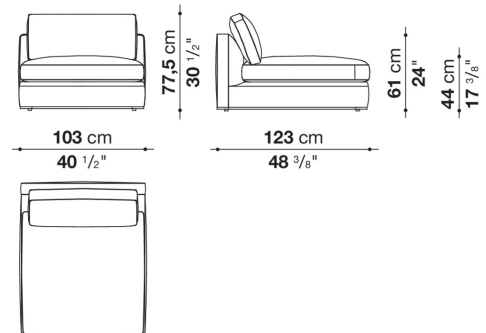

ENQUIRIES
 info@contextgallery.com
 Tel. 404.477.3301
 Tel. 800.886.0867
 contextgallery.com

RA120TD

RA105TS

RA105TD

RA100C

RA85P

RA240P

CONTEXT