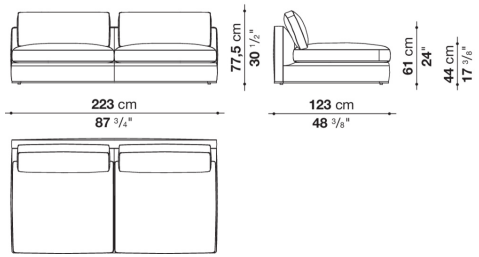

RA220C

CONTEXT

ENQUIRIES
info@contextgallery.com
Tel. 404.477.3301
Tel. 800.886.0867
contextgallery.com