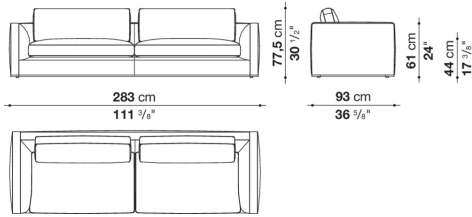

Technical drawings

9RA280

CONTEXT