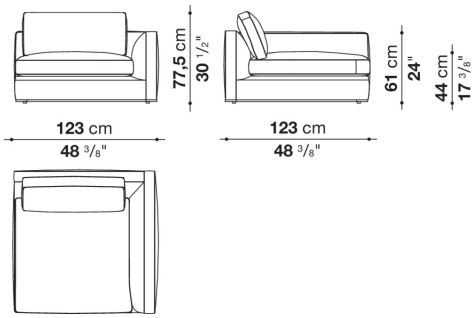

RA120TD

RA105TS

RA105TD

RA100C

RA85P

RA240P

CONTEXT