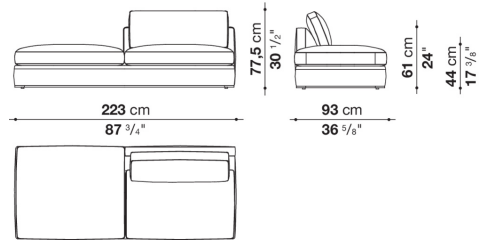

9RA260TD

CONTEXT

ENQUIRIES
info@contextgallery.com
Tel. 404.477.3301
Tel. 800.886.0867
contextgallery.com

9RA190PS

9RA190PD

9RA220PS

9RA220PD

9RA240PS