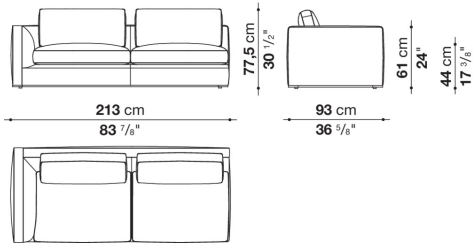

9RA210TS

CONTEXT

ENQUIRIES
info@contextgallery.com
Tel. 404.477.3301
Tel. 800.886.0867
contextgallery.com