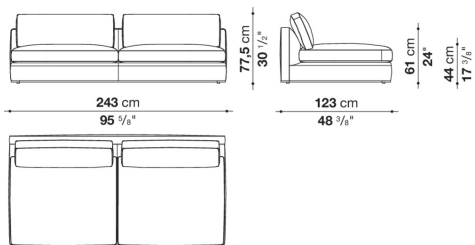

ENQUIRIES
 info@contextgallery.com
 Tel. 404. 477. 3301
 Tel. 800. 886. 0867
 contextgallery.com

RA240PS

RA240PD

RA240LS

RA240LD

RA240C

RA220PS

CONTEXT