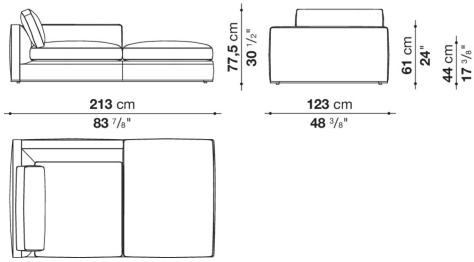

RA210LD

CONTEXT

ENQUIRIES
info@contextgallery.com
Tel. 404.477.3301
Tel. 800.886.0867
contextgallery.com