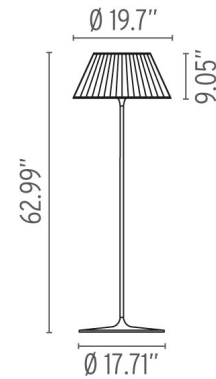

Dimensional Image

Certifications

Lamping (Bulb)

150W T-10 Medium Frosted Halogen

Lamping (Bulb)

LED018 PRO-T38LED 14W 120V E26 2700K
DIMM - 1800lm - CRI80 Additional

Lamping (Bulb)

LED031 PRO-T38LED 14W 120V E26 3000K
Dimmable - 1800lm - CRI80- Additional