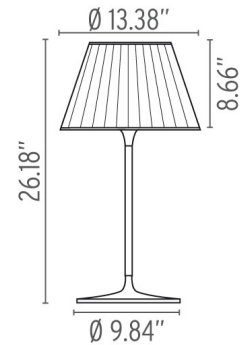

### Physical

Cord Length (inches)	71" - Black
Construction Material	Fabric and steel
Weight	11.68 lbs

### Dimensional Image