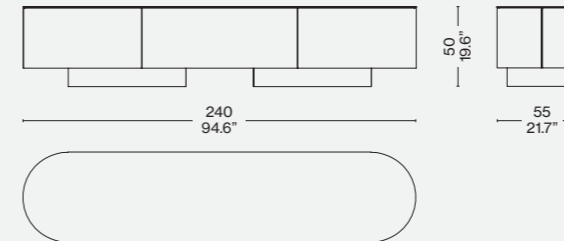

Novità/News/Neuheit/
Nouveauté 2021

Designed by
Patricia Urquiola, 2020

ITA

Disegnata da Patricia Urquiola, Rondos è una cassetiera di design dalle linee morbide e tondeggianti, che curvano armoniosamente sui lati per regalare una nota casual e accogliente sia al living sia alla zona notte. Disponibile in due misure per la zona notte, con diverse configurazioni di cassettoni, e in due misure per la zona living, a giorno o con cassetti. Questo contenitore in legno può avere il top in diverse finiture, dalle essenze del legno della struttura al marmo, e apertura push & pull.

DEU

Das von Patricia Urquiola entworfene Designer-Sideboard Rondos ist durch weiche und runde Linien charakterisiert, die an den Seiten harmonisch abgerundet sind und sowohl dem Wohnbereich als auch dem Schlafbereich eine legere und behagliche Note verleihen. Erhältlich in zwei Größen für den Schlafbereich, mit verschiedenen Konfigurationen der Schubladen, und in zwei Größen für den Wohnbereich, offen oder mit Schubladen. Dieser Holzschrank ist mit Abdeckplatte in verschiedenen Oberflächen, von verschiedenen Holzarten bis Marmor, und mit Push & Pull Öffnungsmechanismus erhältlich.

ENG

Designed by Patricia Urquiola, Rondos is a design chest of drawers with soft, rounded contours that curve gracefully around the sides, lending an informal and very inviting air to the living room and the bedroom. Available in two sizes for the nighttime zone, with several drawer configurations, and in two sizes for daytime living areas, with drawers or open-front. This wood cabinet comes with several top finish options, from wood for the structure to marble and push to open drawers.

FRA