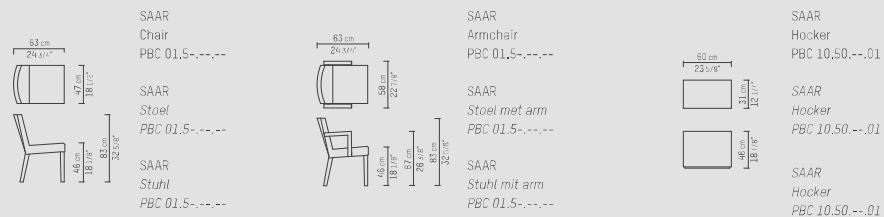

PIETBOON

SAAR DINING CHAIR & HOCKER

ENGLISH

The SAAR dining chair is the original Piet Boon® design icon and the best-selling chair worldwide. Available in full fabric or leather, or with wooden arms and legs, mix and match styles for an original dining experience. With unique no-nonsense stitching and exceptional seating comfort, this enduring classic encourages you to linger over dinner.

NEDERLANDS

De eetkamerstoel SAAR is het ultieme Piet Boon® designicoon en wereldwijd haar bestverkopende stoel. Combineer verschillende stijlen voor een originele dinerervaring: verkrijgbaar volledig bekleed in stof of leer. Of met houten armleuningen en poten. Mix deze materialen voor de ultieme diner ervaring. Deze klassieker heeft uniek no-nonsense stitching en biedt uitzonderlijk zitcomfort, zodat u lekker lang blijft tafelen.

DEUTSCH

Der SAAR Stuhl ist der allererste Piet Boon® Designklassiker und der meistverkaufte Stuhl weltweit. Erhältlich in Nubuk, Stoff, Eiche und Walnuss mit oder ohne Lederpolsterung an Beinen und Armlehnen – die Kombinationsmöglichkeiten sind vielfältig. Dank der ungewöhnlichen offenen Nähte und des besonderen Sitzkomforts lädt dieser dauerhafte Klassiker zum Verweilen lange nach dem Essen ein.

CONTEXT

ENQUIRIES

info@contextgallery.com

Tel. 404. 477. 3301

Tel. 800. 886.0867

contextgallery.com

contextcontract.com