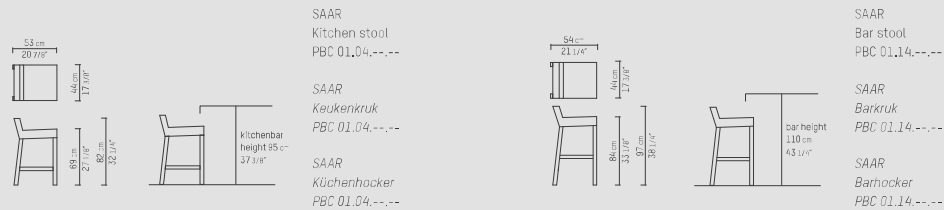

PIETBOON

SAAR KITCHEN & BAR STOOL

ENGLISH

The SAAR kitchen stool is elegant and durable, ideal for a touch of low-key luxury with family or friends. The classic design embraces a solid oak or walnut frame and leather low-back seating, finished with the unique Piet Boon® stitching. The SAAR bar stool is robust and durable, following Piet Boon®'s original iconic SAAR design.

NEDERLANDS

De SAAR keukenkruk is elegant en duurzaam, en geeft uw samenzijn met vrienden of familie een vleugje ingetogen luxe. Het klassieke design bestaat uit een massief eiken of noten frame en lederen zitting met lage rugleuning, en is afgewerkt met de unieke Piet Boon® stitching. De SAAR barkruk is robuust en duurzaam, geheel in de lijn van het karakteristieke SAAR-ontwerp van Piet Boon®.

DEUTSCH

Der SAAR Küchenhocker ist elegant und solide, ideal für einen Touch unaufdringlichen Luxus mit Familie oder Freunden. Zum klassischen Design gehören ein Rahmen aus massiver Eiche oder Walnuss, ein Ledersitz mit niedriger Lehne und Piet Boon®'s einzigartige Nähtechnik. Ein zeitloser Stil, authentisch bis ins Detail. Der SAAR Barhocker ist elegant und solide und folgt Piet Boon®'s einzigartigem Originaldesign für SAAR.

CONTEXT

ENQUIRIES
info@contextgallery.com

Tel. 404. 477. 3301
Tel. 800. 886.0867

contextgallery.com
contextcontract.com