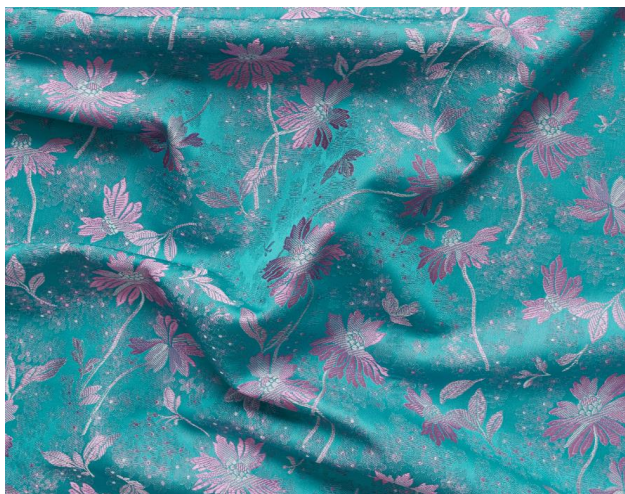

SAHCO

1831

ENQUIRIES
 info@contextgallery.com
 Tel. 404. 477. 3301
 Tel. 800. 886.0867
 contextgallery.com

**Doyenne**

Type: Curtain

Composition: 56% acetate, 44% polyester

Yarn type: Filament

Binding: Jacquard

Width: Approx. 147 cm, 58 inches

Weight: Approx. 270 g/lin.m, 9 oz/ly

Repeat: 55 cm, 22 inches V, 29 cm, 11 inches H

Colour difference may occur

Cleaning: Washing at max. 30°C.

Drip drying.

Shrinkage approx. 0% when washed at 30°C.