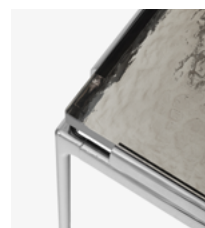

→ Stock items

Dark chrome frame w. Smoked cast glass top
Dark chrome frame w. Verde Guatemala marble top
Dark chrome frame w. Bianco Carrara marble top

Related products

LN11

LN13

→ Dark chrome frame
w. Smoked cast
glass top