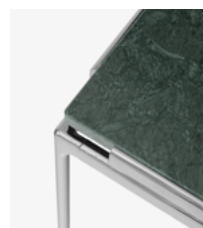

→ Stock items

Dark chrome frame w. Smoked cast glass top
Dark chrome frame w. Verde Guatemala marble top
Dark chrome frame w. Bianco Carrara marble top

Related products

LN11

LN13

→ Dark chrome frame
w. Smoked cast
glass top