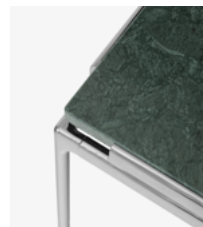

→ Stock items

Dark chrome frame w. Smoked cast glass top

Dark chrome frame w. Verde Guatemala marble top

Dark chrome frame w. Bianco Carrara marble top

Related products

LN11

LN12

→ Dark chrome frame
w. Smoked cast
glass top