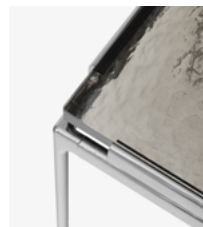

→ Stock items

Dark chrome frame w. Smoked cast glass top

Dark chrome frame w. Verde Guatemala marble top

Dark chrome frame w. Bianco Carrara marble top

Related products

LN11

LN12

→ Dark chrome frame
w. Smoked cast
glass top