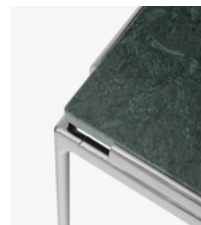

→ Dark chrome frame
w. Verde Guatemala
marble top