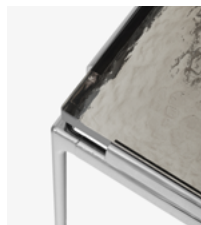

→ Dark chrome frame
w. Smoked cast
glass top