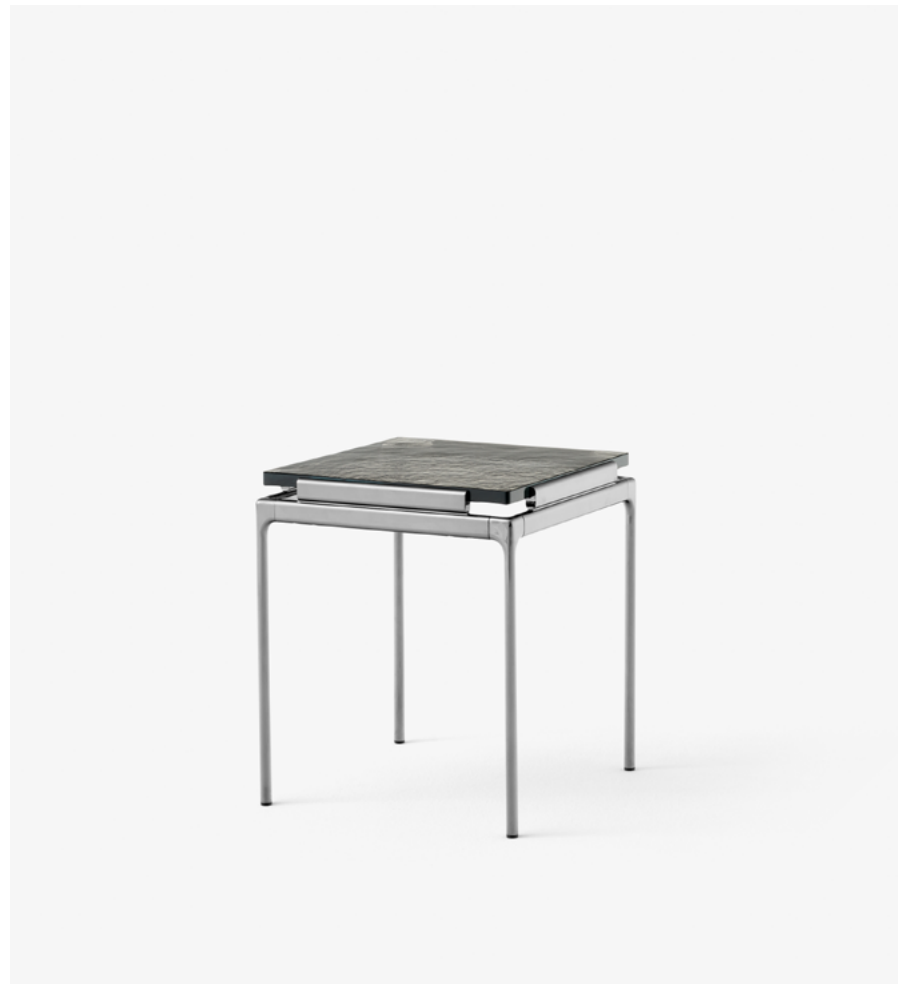

Finishes

Smoked cast glass, Bianco Carrara Marble, Verde Guatemala Marble, Dark Chrome frame. Each marble table top is unique due to the natural material. The smoked glass table tops are unique due to the casting process and edges may vary from 1 up to 5mm per piece.

Gliders

Plastic gliders

Dimensions

H: 46cm / 18in, D: 40cm / 15in, W: 40cm / 15in

Packaging dimensions

Frame: H: 13.5cm / 5in, W: 19cm / 7.5in,
D: 55.5cm / 22in
Topplate: H: 8cm / 3in, W: 48cm / 19in,
D: 48cm / 19in

Colli quantity

1 pc

Weight

Marble: 10.3 kg / incl. packaging: 11 kg
Glass: 12.3 kg / incl. packaging: 13 kg
Frame: 3.3 kg / incl. packaging: 4 kg

Strength, durability and safety testing:

The table is tested for strength, durability and safety according to: EN level 2 - Extreme use

Country of origin

Italy & PRC

Cleaning instructions

Please download our Material Care & Cleaning instructions through www.andtradition.com

→ Stock items

Dark chrome frame w. Smoked cast glass top
Dark chrome frame w. Verde Guatemala marble top
Dark chrome frame w. Bianco Carrara marble top

Related products

LN12

LN13

→ Dark chrome frame
w. Smoked cast
glass top

→ Dark chrome frame
w. Verde Guatemala
marble top

→ Dark chrome frame
w. Bianco Carrara
marble top