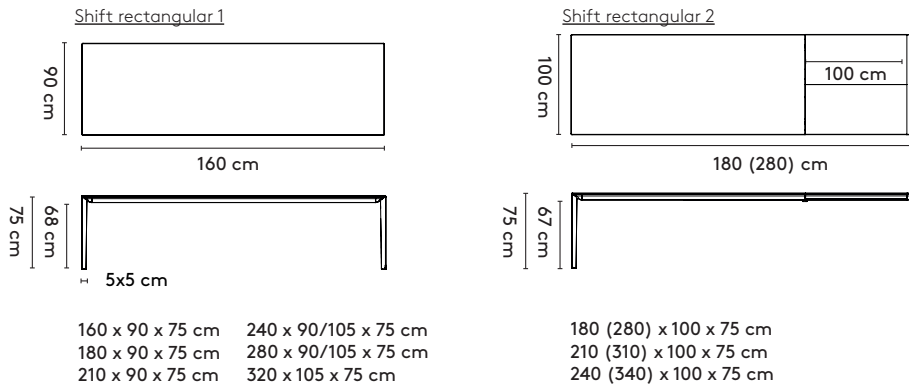

1 **Shift****Jorre  
van Ast**

2019

2a **Standard**2b **Tailoring**3 **Materials**

**Top:** oak or walnut (duramas), oak smoked (duramas)  
**Extension leaf:** oak or walnut (duramas), oak smoked (duramas)  
**Base:** epoxy fine texture on aluminum