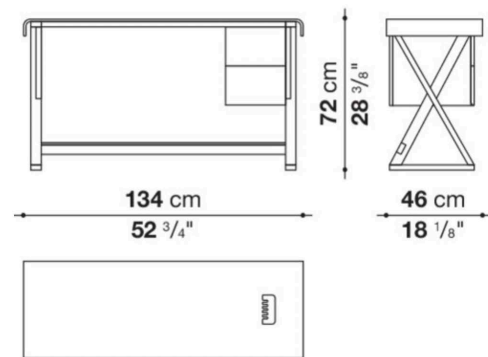

Sidus Desk

DESIGNED BY ANTONIO CITTERIO

Sidus is a precious writing desk with rectangular top. Equipped with practical drawers, it is available in different sizes and finishes, also in the version with cable glands for functional and refined home office stations.

Tortora 280
Thick leather

Brushed Black Oak

Writing Desk
Brushed Black Oak,
Tortora 280 Thick
Leather

CONTEXT GALLERY

ENQUIRIES
info@contextgallery.com
Tel. 404. 477. 3301
Tel. 800. 886.0867
contextgallery.com