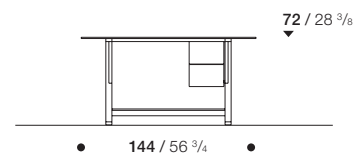

SMSC14 - SMSC14_N