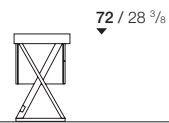

• 110 / 43 1/4 •

• 134 / 52 3/4 •

• 170 / 66 7/8 •

SMSC11 - SMSC11\_N

SMSC13 - SMSC13\_N

SMSC17 - SMSC17\_N

SUPPORT FRAME AND TOP IN WOOD. TOP SECTION IN LEATHER.  
STRUTTURA DI SOSTEGNO E PIANO IN LEGNO. INSERTO PIANO IN PELLE.