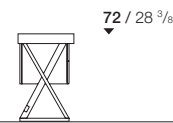

• 110 / 43 1/4 •

• 134 / 52 3/4 •

• 170 / 66 7/8 •

SMSC11 - SMSC11\_N

SMSC13 - SMSC13\_N

SMSC17 - SMSC17\_N

SUPPORT FRAME AND TOP IN WOOD. TOP SECTION IN LEATHER.  
STRUTTURA DI SOSTEGNO E PIANO IN LEGNO. INSERTO PIANO IN PELLE.