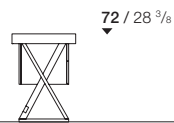

• 110 / 43 1/4 •

• 134 / 52 3/4 •

• 170 / 66 7/8 •

SMSC11 - SMSC11\_N

SMSC13 - SMSC13\_N

SMSC17 - SMSC17\_N

SUPPORT FRAME AND TOP IN WOOD. TOP SECTION IN LEATHER.  
STRUTTURA DI SOSTEGNO E PIANO IN LEGNO. INSERTO PIANO IN PELLE.