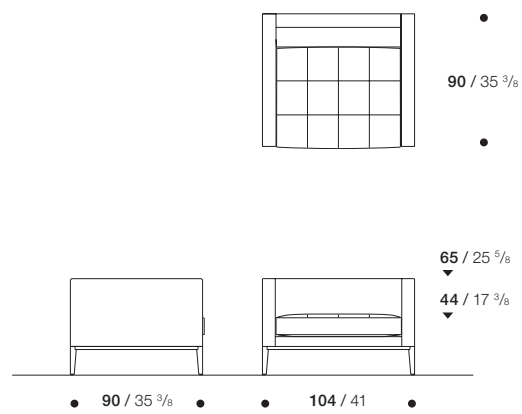

8SMT104_1

FEET IN PAINTED STEEL.
COVER IN FABRIC OR LEATHER.
PIEDINI IN ACCIAIO VERNICIATO.
RIVESTIMENTO IN TESSUTO O PELLE.

Simpliciter