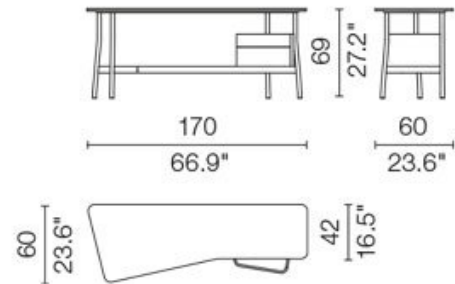

Cassina

L40 Sled Desk

Family **SLED**

Year of production **2012**

Dark stained oak desk with a right or left handed top and a right or left facing chest of drawers with a drawer tray.

L40 50 01 sx/l/g

L40 50 02 dx/r/d