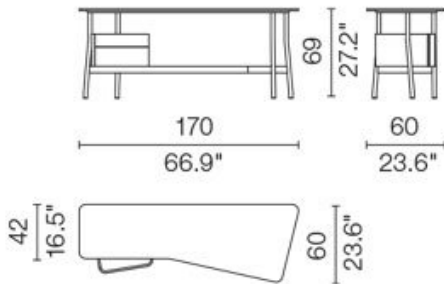

Cassina

L40 Sled Desk

Family **SLED**

Year of production **2012**

Dark stained oak desk with a right or left handed top and a right or left facing chest of drawers with a drawer tray.

L40 50 01 sx/l/g

L40 50 02 dx/r/d