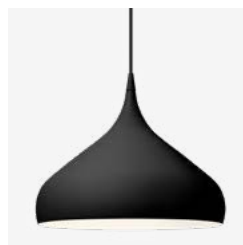

Related products

BH1

→ Matt Black

CONTEXT

ENQUIRIES
info@contextgallery.com

Tel. 404. 477. 3301
Tel. 800. 886.0867

contextgallery.com

&Tradition®