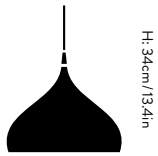

Spinning^{BH1-BH2}
Benjamin Hubert
2010

H: 45cm / 17.7in

Shade Ø: 25cm / 9.8in

Spinning^{BH1} Benjamin Hubert 2010

ENQUIRIES
info@contextgallery.comTel. 404. 477. 3301
Tel. 800. 886. 0867

contextgallery.com

Dimensions

Ø: 25cm / 9.8in, H: 45cm / 17.7in

Packaging dimensionsH: 52.0cm / 20.5in, W: 32.0cm / 12.6in,
D: 32.0cm / 12.6in**Colli quantity**

2 pc

Weight

Product: 1.27 kg / Incl. packaging: 2.13 kg.

Voltage

Clean with soft dry cloth. Always switch off the electricity supply before cleaning.

→ Stock item

Matt Black

Related products

BH2

→ Matt Black

H: 34cm / 13.4in

Shade Ø: 40cm / 15.7in

The shade is spun into shape from a single sheet of aluminium

Dimensions

Ø: 40cm / 15.7in, H: 34cm / 13.4in

Packaging dimensions

H: 41.0cm / 16.1in, W: 49.0cm / 19.3in,
D: 49.0cm / 19.9in

Colli quantity

2 pc