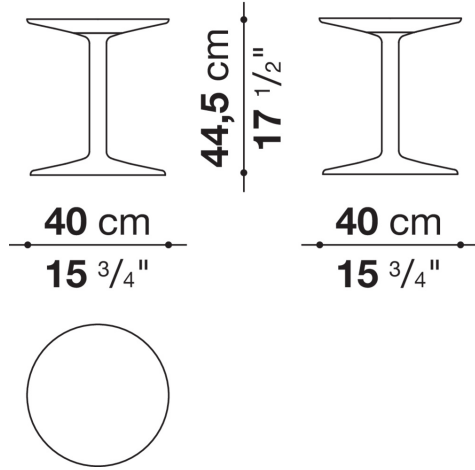

Spool

SMALL TABLES

2019

Piero Lissoni

CONTEXT

ENQUIRIES
info@contextgallery.com
Tel. 404. 477. 3301
Tel. 800. 886.0867
contextgallery.com

Description

Spool is a small table in printed and painted rigid polyurethane with a glossy finish which is available in a large range of colours. With its recognisable shape and strong tones, Spool is a lively punctuation that celebrates and enhances the eclectic nature of the Dock system.

Spool side table give a touch of colour to every room.

Technical information

Top and frame
hard polyurethane
Internal pin
steel
Ferrules
felt

TSP40

CONTEXT

ENQUIRIES
info@contextgallery.com

Tel. 404. 477. 3301
Tel. 800. 886.0867