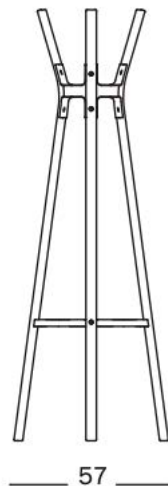

Coat stand.

Material: frame in solid beech, natural or painted or in solid American walnut. Joints in steel plate painted in polyester powder.

Note: Dimensions are in metric

CONTEXT

ENQUIRIES
info@contextgallery.com