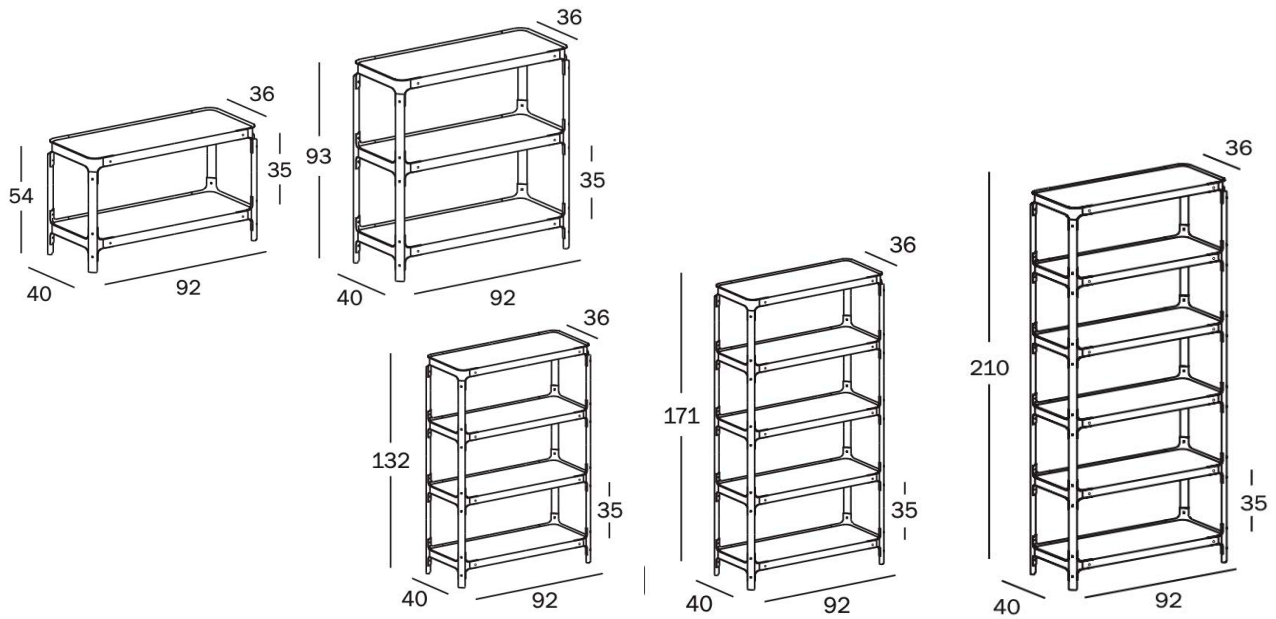

MAGIS

Steelwood - design Ronan & Erwan Bouroullec, 2009

Shelving system.

Material: uprights and crosspieces in solid beech (natural or painted). Joints in steel plate painted in polyester powder. Shelves in painted MDF. Available in different dimensions.

Note: Dimensions are in metric

CONTEXT

ENQUIRIES
info@contextgallery.com

Tel. 404. 477. 3301
Tel. 800. 886.0867

contextgallery.com