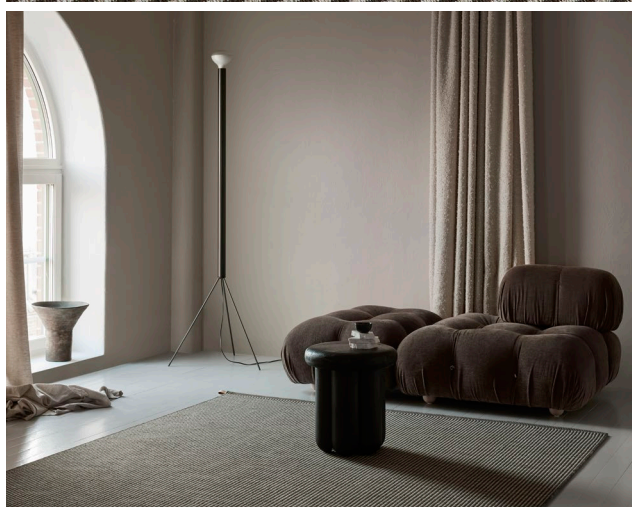

PRODUCT TYPE: Woven rug in pure wool

WEFT MATERIAL: 100% wool

WARP MATERIAL: 100% linen

TOTAL HEIGHT: approx. 5 mm

TOTAL WEIGHT: approx. 2200 g/m²

SIZE: Suggested sizes; 90x240 cm, 140x200 cm, 170x240 cm, 200x300 cm, 250x350 cm, 300x400 cm, 350x450 cm.

Custom made sizes: Choose width between 70–600 cm and any length.

Also suitable as an exclusive wall- to-wall carpet.

ENVIRONMENT AND SUSTAINABILITY:

Meets the requirements for: BREEAM, Miljöbyggnad Guld, Green Label Plus, BVB: ID 111071, Recommended

Wear classification:
(EN 1307) Class 33
Commercial heavy

Luxury rating:
(EN 1307) LC1

Acoustics properties: (EN 1307)
Sound insulation approx. 24 dB

Suitable for Castor chair only
with additional backing:
(EN 1307) Occasional use

Thermal resistance:
(ISO 8302) 1,8 m² K/W

Fire classification:
(EN 13501-1) Cfl-s1

Häggå-42-1-2017_14041_2004 CE

CONTEXT

ENQUIRIES
info@contextgallery.com
Tel. 404. 477. 3301
Tel. 800. 886.0867
contextgallery.com