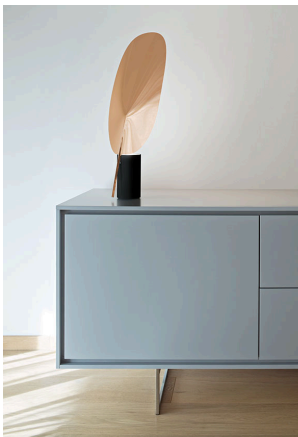

Mounting	Table
Environment	Indoor
Finish	Aluminum, Copper, Black
Weight	2,76 lbs
Light sources available	1 x 1 LED 13W 643lm 2700K CRI 90 [i] DIMMER
Voltage	120V
Power	13W

Materials Aluminum, Polycarbonate

1. **Colors**
2. F6582015 - Copper
   - F6582054 - Aluminum
   - F6582030 - Black