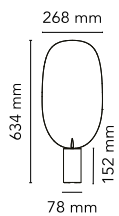

CONTEXT

ENQUIRIES
info@contextgallery.com

Tel. 404. 477. 3301
Tel. 800. 886.0867