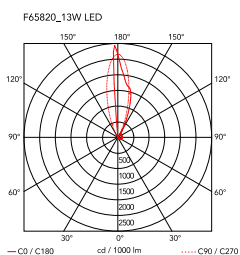

CONTEXT

ENQUIRIES
info@contextgallery.com

Tel. 404. 477. 3301
Tel. 800. 886.0867