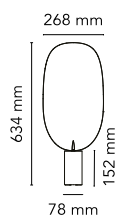

Serena

by Patricia Urquiola , 2015

Adjustable table lamp providing indirect and reflected light. Extruded aluminium heatsink, photoengraved black PC cut-off, photoengraved optical PMMA diffuser. Reflector in sheared and folded pre-anodized aluminium. Power cord length 200 cm, with dimmer switch that provides ON-OFF functions and 10-100% light adjustment. Plug-in power supply with interchangeable plugs

Mounting	Table
Environment	Indoor
Finish	Aluminum, Copper, Black
Weight	2.76 lbs
Light sources available	1 x 1 LED 13W 643lm 2700K CRI 90 [i] DIMMER
Voltage	120V
Power	13W

Materials	Aluminum, Polycarbonate
Colors	<ul style="list-style-type: none"> F6582015 - Copper F6582054 - Aluminum F6582030 - Black