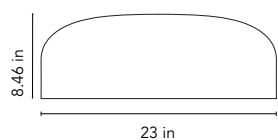

## Smithfield Ceiling

by Jasper Morrison , 2009

Ceiling-mounted lamp providing direct light. Aluminium body. Available in gloss black, white or MUD. Injection-moulded opalescent methacrylate diffuser. Steel wall and ceiling attachment.