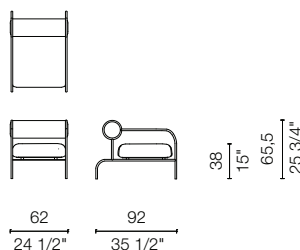

Feet:

3. White plastic

Dimensions

PC_17

CONTEXT

349 Peachtree Hills Ave
Suite B2
Atlanta, GA 30305
contextgallery.com
contextcontract.com

ENQUIRIES
info@contextgallery.com

Tel. 404. 477. 3301
Tel. 800. 886.0867