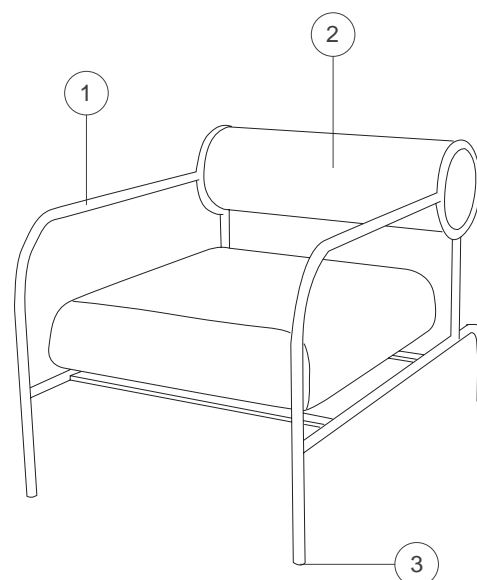

SOFA WITH ARMS

Shiro Kuramata

cappellini

Small armchairs with frame in chromed metal tube. Seat and back padded with multi-density polyurethane foam. Fixed cover in fabrics and leathers of the collection.

Materials used

Structure:

1. Chromed metal tube with seat in poplar plywood and back in massive fir and medium density wooden conglomerate parts

Padding:

2. Multi-density polyurethane foam, with cover fixed in fabric, leather G or Extra G2

Feet:

3. White plastic

Dimensions

PC_17

CONTEXT

349 Peachtree Hills Ave
Suite B2
Atlanta, GA 30305
contextgallery.com
contextcontract.com

ENQUIRIES
info@contextgallery.com

Tel. 404. 477. 3301
Tel. 800. 886.0867