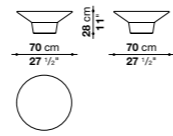

Springtime

DESIGNED BY JEAN-MARIE MASSAUD

These decorative side tables, designed by Jean-Marie Massaud, are made in white Cristalplant Outdoor®.

TST4

TST7

TST11

CONTEXT

ENQUIRIES
info@contextgallery.com

Tel. 404. 477. 3301
Tel. 800. 886.0867

contextgallery.com
contextcontract.com