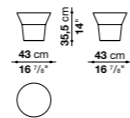

Springtime

DESIGNED BY JEAN-MARIE MASSAUD

These decorative side tables, designed by Jean-Marie Massaud, are made in white Cristalplant Outdoor®.

TST4

TST7

TST11

CONTEXT

ENQUIRIES
info@contextgallery.com

Tel. 404. 477. 3301
Tel. 800. 886.0867

contextgallery.com
contextcontract.com