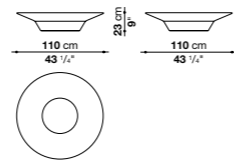

TST11

CONTEXT

ENQUIRIES
info@contextgallery.com

Tel. 404. 477. 3301
Tel. 800. 886.0867

contextgallery.com
contextcontract.com