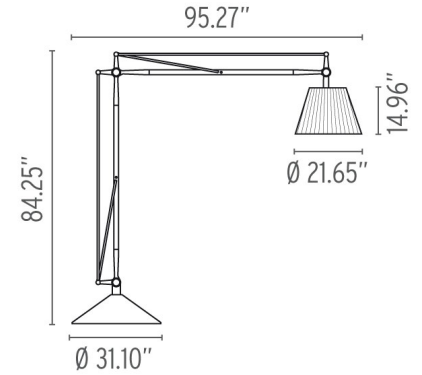

Dimensional Image

Lamping (Bulb)

250W T-10 Medium Frosted Halogen

Lamping (Bulb)

LED018 PRO-T38LED 14W 120V E26
2700K DIMM - 1800lm - CRI80 Additional

Lamping (Bulb)

LED031 PRO-T38LED 14W 120V E26
3000K Dimmable - 1800lm - CRI80-
Additional

CONTEXT

ENQUIRIES
info@contextgallery.com

Tel. 404. 477. 3301
Tel. 800. 886. 0867

contextgallery.com
contextcontract.com