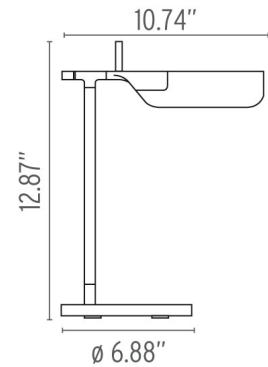

Dimensional Image

Certifications

CONTEXT

ENQUIRIES
info@contextgallery.com

Tel. 404. 477. 3301
Tel. 800. 886.0867

contextgallery.com
contextcontract.com