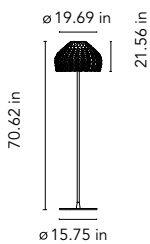

Tatou Floor

by Patricia Urquiola , 2012

Diffused light floor lamp. External diffuser in Polycarbonate. Internal diffuser in injection-printed opal Polycarbonate. Support and base in painted steel.

Mounting	Floor
Environment	Indoor
Weight	36.16 lbs
Light sources available	1 x LED 21W E27 2452lm 3000K [e] cod. RF26998 Dimmable
Emergency	Without
Dimmer	Included
Voltage	120V
Power	MAX 205W
Battery	No
Supply included	Yes

Cord Length	71 in
Materials	Polycarbonate, Steel

Colors	<ul style="list-style-type: none"> F7764009 - White F7764030 - Black F7764048 - Ochre-Grey
--------	--------------------------------------------------------------------------------------------------------------------------------------------------------------------------------------------------------------------------------------------------------------------------------------------------------------------------------------------------------------------------------------------------------------------------------------------------------------------------------------------------------------------------------------------------------