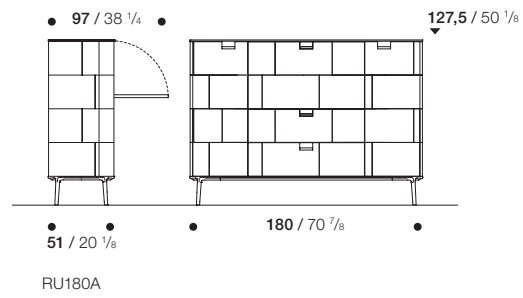

TESAURUS

Heritage Perspectives

CONTEXT

ENQUIRIES
info@contextgallery.com

Tel. 404. 477. 3301
Tel. 800. 886.0867

contextgallery.com
contextcontract.com

EXTERNAL STRUCTURE IN "DAMIER" WOOD. SUPPORT FRAME AND HANDLES IN PAINTED ALUMINIUM.
 INTERNAL STRUCTURE AND SHELVES IN LACQUERED WOOD. TOP IN MARBLE.
 STRUTTURA ESTERNA IN LEGNO "DAMIER". STRUTTURA DI SOSTEGNO E MANIGLIE IN ALLUMINIO VERNICIATO.
 STRUTTURA INTERNA E RIPIANI IN LEGNO LACCATO. TOP IN MARMO.