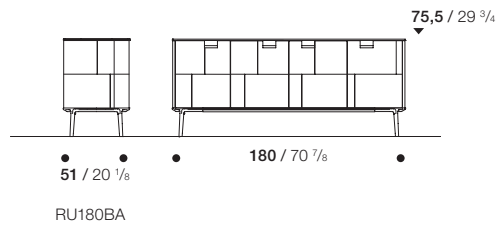

TESAURUS

Heritage Perspectives

CONTEXT

ENQUIRIES
info@contextgallery.com

Tel. 404. 477. 3301
Tel. 800. 886.0867

contextgallery.com
contextcontract.com

EXTERNAL STRUCTURE IN "DAMIER" WOOD. SUPPORT FRAME AND HANDLES IN PAINTED ALUMINIUM.
 INTERNAL STRUCTURE AND SHELVES IN LACQUERED WOOD. TOP IN MARBLE.
 STRUTTURA ESTERNA IN LEGNO "DAMIER". STRUTTURA DI SOSTEGNO E MANIGLIE IN ALLUMINIO VERNICIATO.
 STRUTTURA INTERNA E RIPIANI IN LEGNO LACCATO. TOP IN MARMO.