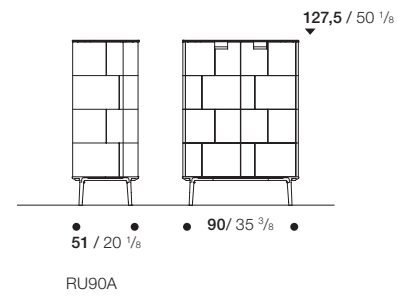

TESAURUS

Heritage Perspectives

CONTEXT

ENQUIRIES
info@contextgallery.com

Tel. 404. 477. 3301
Tel. 800. 886.0867

contextgallery.com
contextcontract.com

EXTERNAL STRUCTURE IN "DAMIER" WOOD. SUPPORT FRAME AND HANDLES IN PAINTED ALUMINIUM.
 INTERNAL STRUCTURE AND SHELVES IN LACQUERED WOOD. TOP IN MARBLE.
 STRUTTURA ESTERNA IN LEGNO "DAMIER". STRUTTURA DI SOSTEGNO E MANIGLIE IN ALLUMINIO VERNICIATO.
 STRUTTURA INTERNA E RIPIANI IN LEGNO LACCATO. TOP IN MARMO.