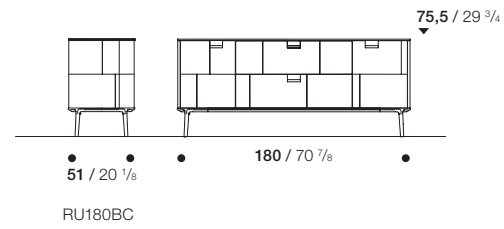

TESAURUS

Heritage Perspectives

CONTEXT

ENQUIRIES
info@contextgallery.com

Tel. 404. 477. 3301
Tel. 800. 886.0867

contextgallery.com
contextcontract.com

EXTERNAL STRUCTURE IN "DAMIER" WOOD. SUPPORT FRAME AND HANDLES IN PAINTED ALUMINIUM.
 INTERNAL STRUCTURE AND SHELVES IN LACQUERED WOOD. TOP IN MARBLE.
 STRUTTURA ESTERNA IN LEGNO "DAMIER". STRUTTURA DI SOSTEGNO E MANIGLIE IN ALLUMINIO VERNICIATO.
 STRUTTURA INTERNA E RIPIANI IN LEGNO LACCATO. TOP IN MARMO.