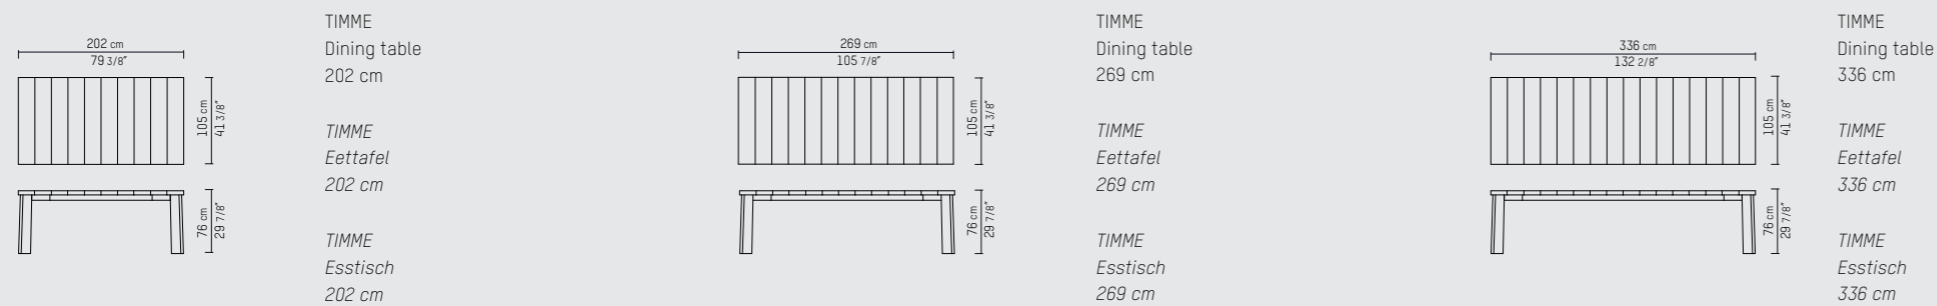

Seat depth / zitdiepte / Sitztiefe: 46 cm / 18 1/8" inch

PIETBOON

TIMME  
DINING SERIES

SPECIFICATION  
SPECIFICATIE  
SPEZIFIKATION

ENGLISH

Colors	Natural untreated teak.	
Material	Teak frame with stainless steel fittings. Seat and back cushions are made of polyurethane and protected with a waterproof cover. Included grey raincover.	
Weight / CBM	Chair	14,0 kg / 0,54 m <sup>3</sup>
	Armchair	16,0 kg / 0,58 m <sup>3</sup>
	2 Seater bench	17,4 kg / 0,45 m <sup>3</sup>
	3 Seater bench	23,7 kg / 0,64 m <sup>3</sup>
	2 Seater sofa	34,4 kg / 1,23 m <sup>3</sup>
	Dining Table 202	104,0 kg / 0,45 m <sup>3</sup>
	Dining Table 269	136,0 kg / 0,75 m <sup>3</sup>
	Dining Table 336	167,0 kg / 0,93 m <sup>3</sup>