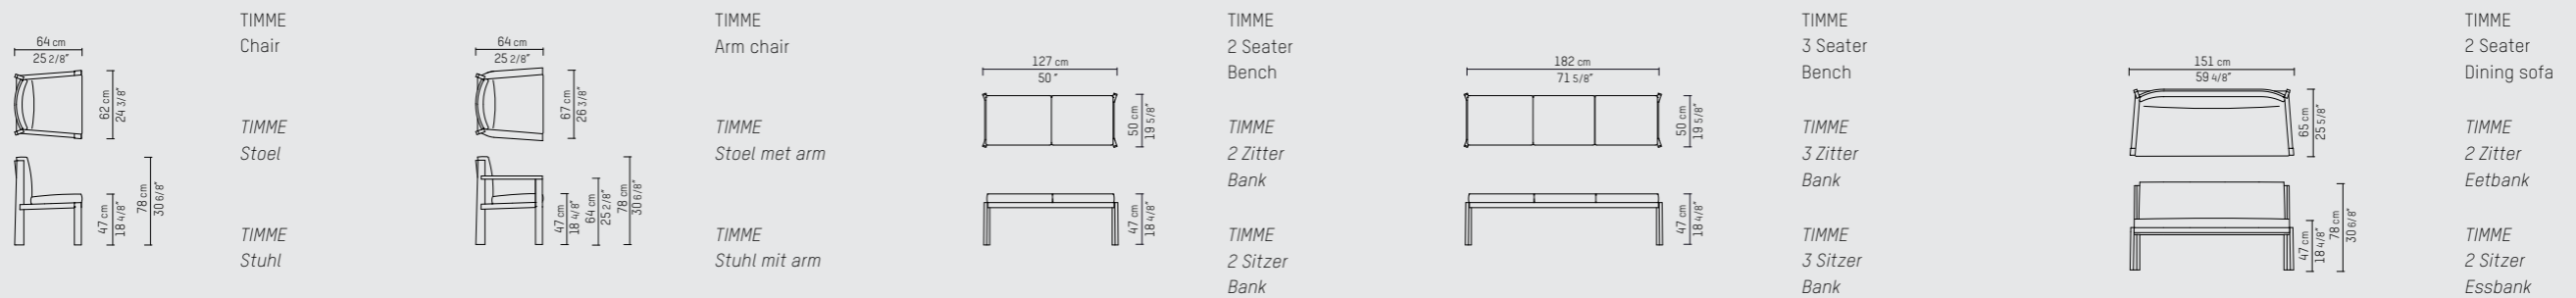

Seat depth / zitdiepte / Sitztiefe: 46 cm / 18 1/8" inch

PIETBOON

TIMME  
DINING SERIES

SPECIFICATION  
SPECIFICATIE  
SPEZIFIKATION

ENGLISH

Colors	Natural untreated teak.	
Material	Teak frame with stainless steel fittings. Seat and back cushions are made of polyurethane and protected with a waterproof cover. Included grey raincover.	
Weight / CBM	Chair	14,0 kg / 0,54 m <sup>3</sup>
	Armchair	16,0 kg / 0,58 m <sup>3</sup>
	2 Seater bench	17,4 kg / 0,45 m <sup>3</sup>
	3 Seater bench	23,7 kg / 0,64 m <sup>3</sup>
	2 Seater sofa	34,4 kg / 1,23 m <sup>3</sup>
	Dining Table 202	104,0 kg / 0,45 m <sup>3</sup>
	Dining Table 269	136,0 kg / 0,75 m <sup>3</sup>
	Dining Table 336	167,0 kg / 0,93 m <sup>3</sup>