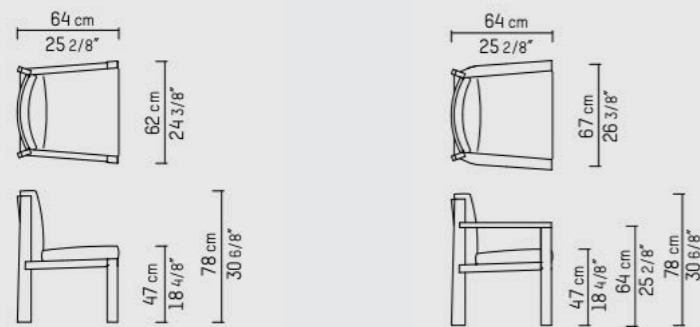

PIETBOON

TIMME DINING SERIES

DESCRIPTION

The TIMME makes a straight forward addition to the Piet Boon outdoor collection. Inspired by elegant simplicity, the studio deliberately chose to expose all elements and refined joints. This series uses a less bulky design for greater convenience and flexibility, and consists of a teak dining table in various sizes, a dining chair and a dining bench for a more playful dining setting. Due to its light and refined appearance, the collection fits well in smaller outdoor spaces like terraces and patios.

TIMME Outdoor Chair

SPECIFICATION

Colors	Natural untreated teak.
Material	Teak frame with stainless steel fittings. Seat and back cushions are made of polyurethane and protected with a waterproof cover. Included grey raincover.

CONTEXT

ENQUIRIES
info@contextgallery.com

Tel. 404. 477. 3301
Tel. 800. 886.0867

contextgallery.com