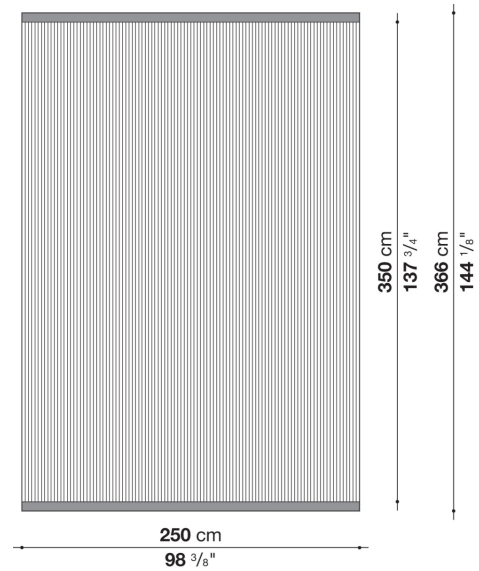

## Description

Carpets in 100% wool available in rectangular version in three sizes and three colours, with the possibility of having it also made to measure.

### Material

100% wool

# Technical drawings

**TMT2**

**TMT3**

**TMT4**

**TMT**