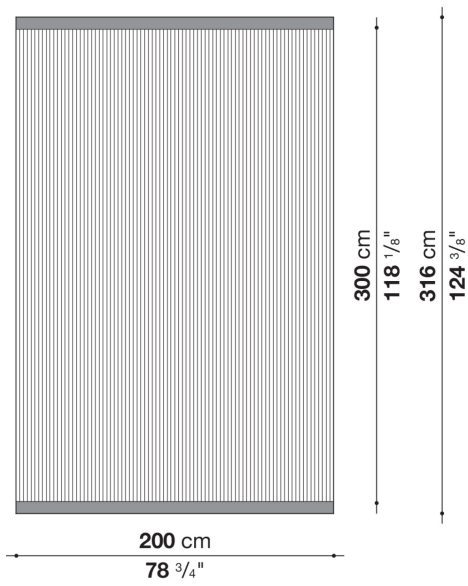

Technical drawings

TMT2