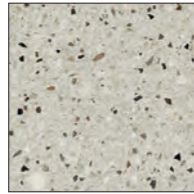

Tobi-Ishi Outdoor

DESIGNED BY BARBER AND OSGERBY

After the debut in the home collection, Edward Barber & Jay Osgerby design Tobi-Ishi Outdoor, the outdoor version of the iconic round dining table and of the small table clearly inspired by Zen. The overhang of the table and the vertical trapezoidal bases set at right angles generate an essential sculptural figure that appears to change shape depending on the point of observation. Exclusively made of cement, Tobi-Ishi Outdoor comes in two colour variants, grey and anthracite.

0237G
grey cement

CONTEXT

ENQUIRIES
info@contextgallery.com

Tel. 404. 477. 3301
Tel. 800. 886.0867

contextgallery.com

OT162

Dining Table
Grey Cement
OT162

OT146

Low Table
Grey Cement
OT146