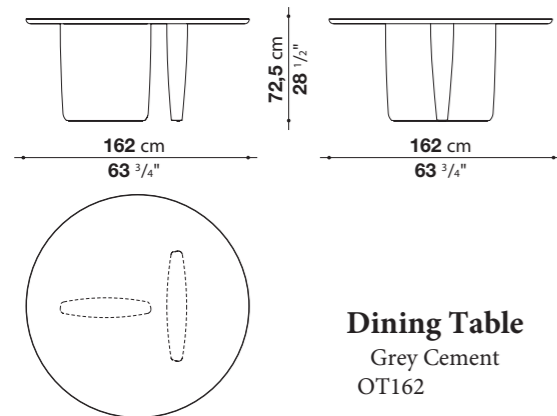

Dining Table
Grey Cement
OT162

Tobi-Ishi Outdoor

DESIGNED BY BARBER AND OSGERBY

After the debut in the home collection, Edward Barber & Jay Osgerby design Tobi-Ishi Outdoor, the outdoor version of the iconic round dining table and of the small table clearly inspired by Zen. The overhang of the table and the vertical trapezoidal bases set at right angles generate an essential sculptural figure that appears to change shape depending on the point of observation. Exclusively made of cement, Tobi-Ishi Outdoor comes in two colour variants, grey and anthracite.

CONTEXT

ENQUIRIES
info@contextgallery.com

Tel. 404. 477. 3301
Tel. 800. 886.0867

contextgallery.com

OT162