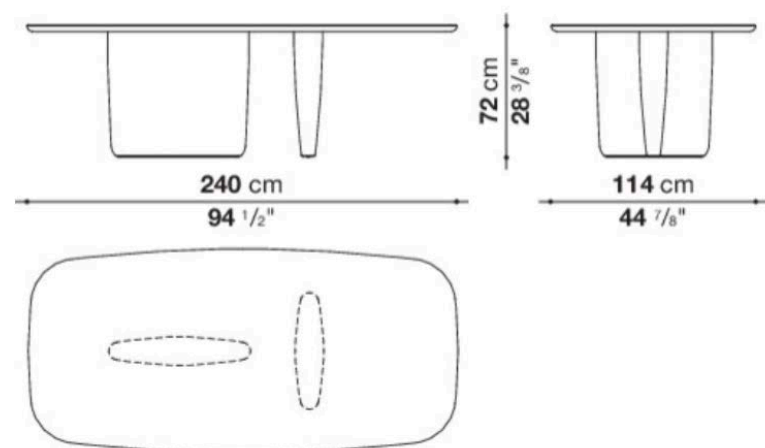

CONTEXT GALLERY

Tobi-Ishi

DESIGNED BY EDWARD & JAY OSGERBY

Edward Barber & Jay Osgerby first project for B&B Italia was Tobi-Ishi, a round dining table clearly inspired by Zen. The design duo are great enthusiasts of Japanese art and culture and the name and concept for this table came from the smooth stones (tobi-ishi) used as ornaments in traditional Japanese Zen gardens. The overhang of the table and the vertical trapezoidal bases set at right angles generate an essential sculptural figure that appears to change shape depending on the point of observation.

ENQUIRIES
info@contextgallery.com
Tel. 404. 477. 3301
Tel. 800. 886.0867
contextgallery.com

Dining Table
Chalk White Satin 9118E