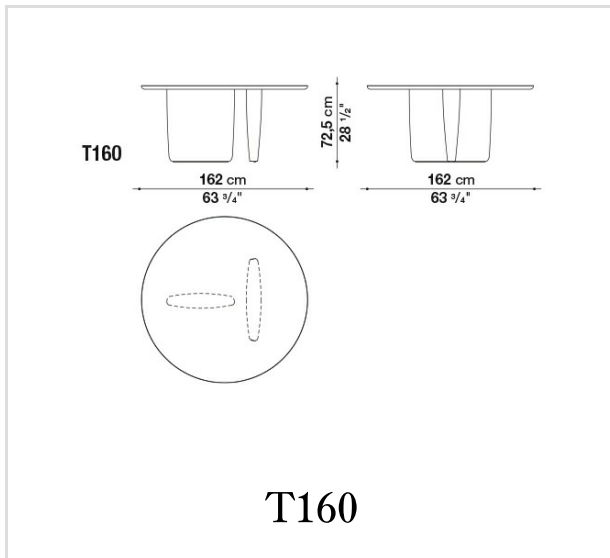

Technical drawings

B&B Italia reserves the right to make technological and aesthetic improvements to its models, including changes to the sizes and materials, without notice. The technical drawings do not define the details of the product. The measurements shown are indicative and may undergo changes. In particular, the dimensions relevant to the padded parts are subject to usage tolerances over time caused by the normal adjustment of the padding. For the specific information, please contact the dealer closest to you.