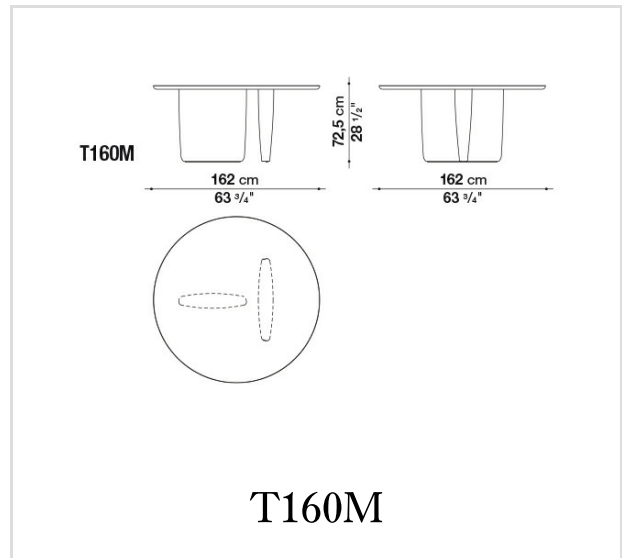

Technical drawings

B&B Italia reserves the right to make technological and aesthetic improvements to its models, including changes to the sizes and materials, without notice. The technical drawings do not define the details of the product. The measurements shown are indicative and may undergo changes. In particular, the dimensions relevant to the padded parts are subject to usage tolerances over time caused by the normal adjustment of the padding. For the specific information, please contact the dealer closest to you.