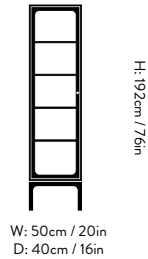

Trace SC87

Space Copenhagen

2023

ENQUIRIES
info@contextgallery.com

Tel. 404. 477. 3301
Tel. 800. 886.0867

contextgallery.com

Product category

Cabinet

Environment

Indoor

Materials

Solid oak and oak veneer, glass paneled doors, solid brass knobs and hinges for Oak and bronzed steel knobs and bronzed brass hinges for Dark stained oak.

Production process

The cabinet and shelves are made of MDF boards, cut to size and covered in an oak veneer, then treated with water based clear or dark stained lacquer. The doors are made of milled solid oak and tempered glass.

Wood finishes

Oak: Brass hinges & brass knobs

Dark stained oak: Bronzed brass hinges & bronzed steel knobs

Certifications

FSC Mix 70%

Dimensions

H: 192cm / 76in, W: 50cm / 20in,
D: 40cm / 16in

Packaging dimensions

H: 210cm / 83in, W: 68cm / 27in,
D: 80cm / 32in

Colli quantity

1

Weight

48 kg

Gliders

Plastic gliders installed as standard

Country of origin

Portugal

Cleaning instructions

Please download our Material Care & Cleaning instructions through www.andtradition.com