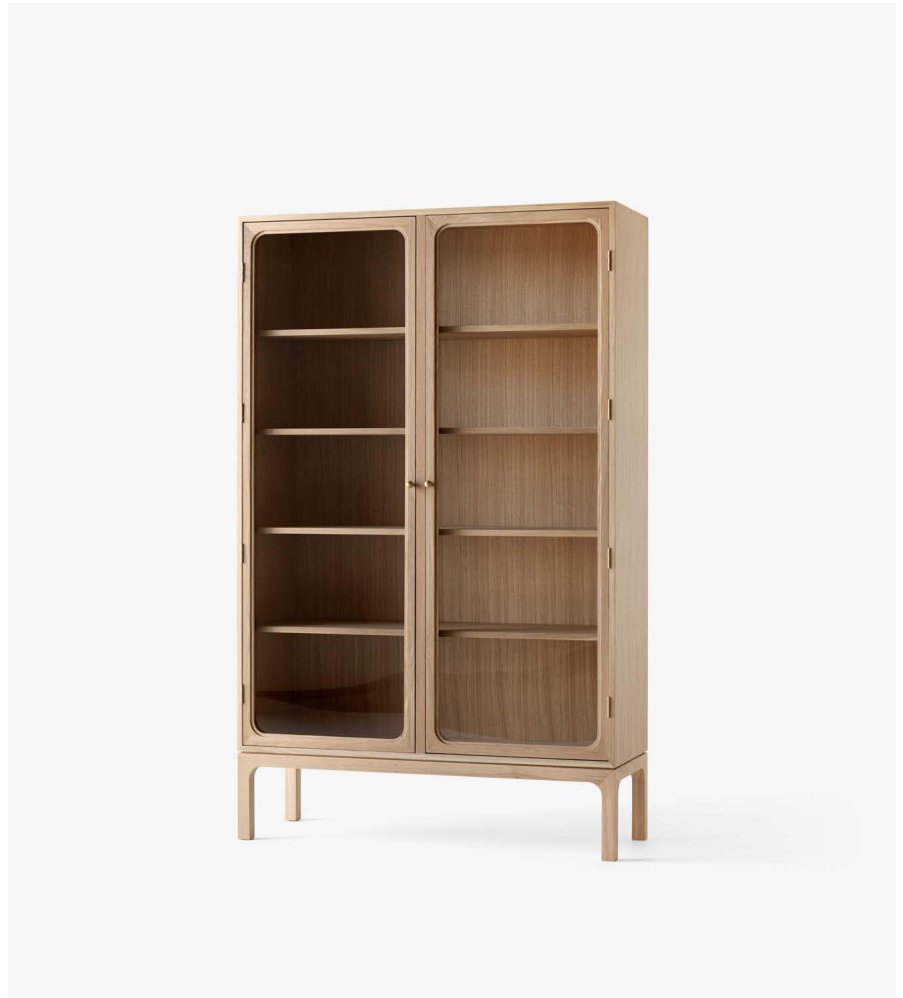

→ Oak w. brass knobs and hinges

→ Dark stained oak w. bronzed knobs and hinges

W: 120cm / 47in
D: 40cm / 16in

H: 192cm / 76in

Trace SC88

Space Copenhagen

2023

Product category
Cabinet

Environment
Indoor

Materials
Solid oak and oak veneer, glass paneled doors, solid brass knobs and hinges for Oak and bronzed steel knobs and bronzed brass hinges for Dark stained oak.

Production process
The cabinet and shelves are made of MDF boards, cut to size and covered in an oak veneer, then treated with water based clear or dark stained lacquer. The doors are made of milled solid oak and tempered glass.

Wood finishes
Oak: Brass hinges & brass knobs

Dark stained oak: Bronzed brass hinges & bronzed steel knobs

Certifications
FSC Mix 70%

Dimensions
H: 192cm / 76in, W: 120cm / 47in,
D: 40cm / 16in

Packaging dimensions
H: 210cm / 83in, W: 128cm / 50in,
D: 80cm / 32in

Colli quantity
1

Weight
96 kg

Gliders
Plastic gliders installed as standard

Country of origin
Portugal

Cleaning instructions
Please download our Material Care & Cleaning instructions through www.andtradition.com

→ **Stock items**
Double cabinet in oak and dark stained oak

→ Oak w. brass knobs and hinges

→ Dark stained oak w. bronzed knobs and hinges

CONTEXT

ENQUIRIES
info@contextgallery.com

Tel. 404. 477. 3301
Tel. 800. 886.0867

contextgallery.com

&Tradition®