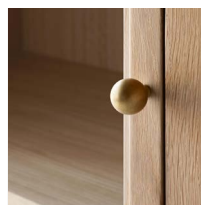

→ Stock items

Single cabinet in oak and dark stained oak