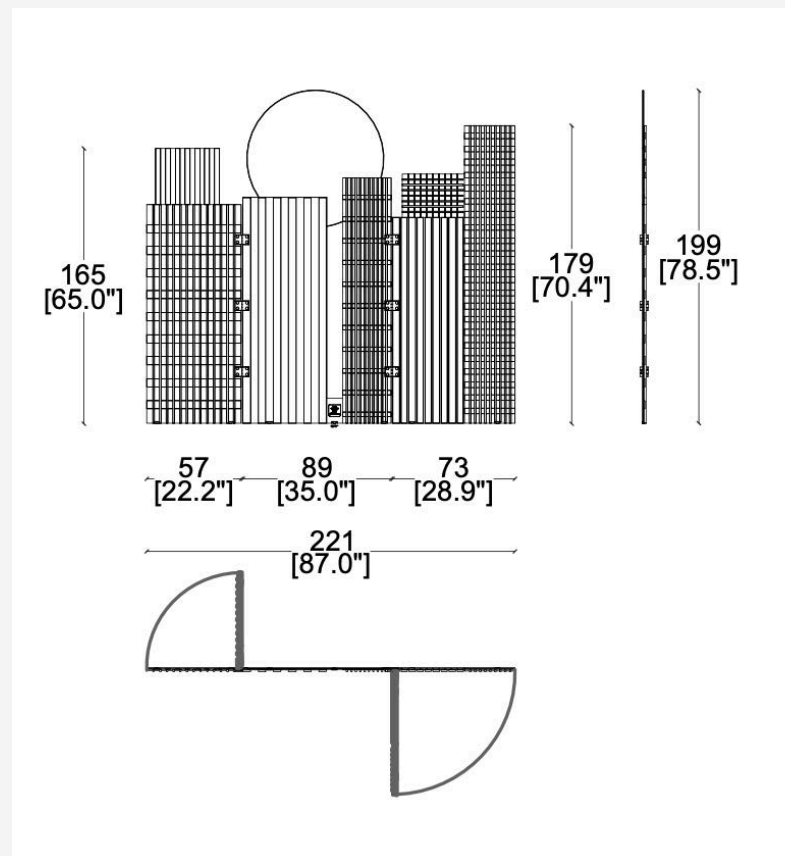

TRAMONTO A NEW YORK SCREEN G E A T A N O P E S C E

DESCRIPTION

Light shines over the city as the sun sets on New York; a kaleidoscope of colors streams through the windows of the skyscrapers illuminating the design screen by Gaetano Pesce. Inspired by the iconic sofa, Pesce has created the triptych room divider of the same name that reimagines the New York skyline as a work of art for the home. The city "the never sleeps" is recreated in phases by pouring colored resin into molds, producing, layer by layer, striking hues of the building facades. This complex, handcrafted process means that no two pieces are exactly alike. Cassina guarantees the uniqueness of each piece with a plaque indicating the year of the project, its sequential production number, the Cassina logo, and the signature of the artist, Gaetano Pesce.

STRUCTURE

Panels: colored semi-transparent polyurethane resin
Hinges, feet and plate: in satin finish brass
Plaque: Cassina logo and artist's signature with year and sequential production number

DIMENSIONS