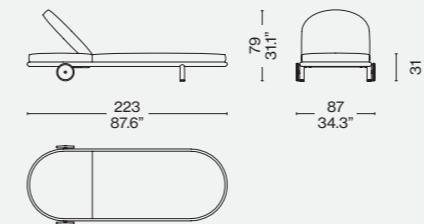

Structure

- En acier inoxydable AISI 304 revêtu par poudre couleur ivoire ou boue.
- Support de l'assise
- En tissu autoportant en PVC et polyester.
- Coussins
- En mousse de polyuréthane recouverte de ouate en fibres de PET 100 % recyclé et d'une toile déperlante en polyester.
- Roues
- Roues blanches associées à la structure couleur ivoire, roues noires associées à la structure couleur boue.

561 31