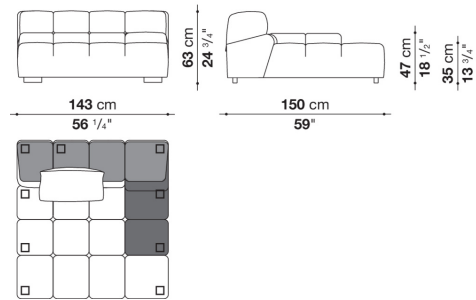

T143BD_4T

CONTEXT

ENQUIRIES
info@contextgallery.com