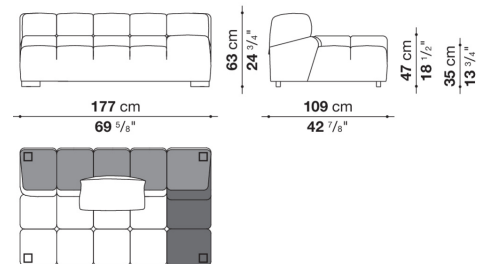

Technical drawings

T109P_2T

T102P_2T

T177BD_3T

CONTEXT