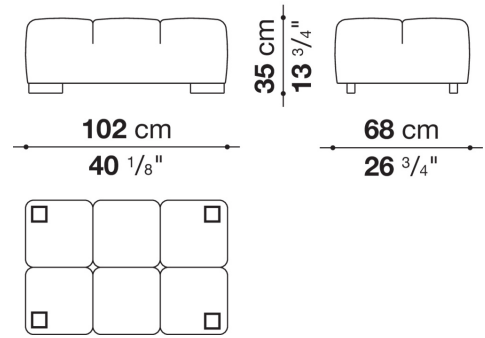

Technical drawings

T109P_2T

T102P_2T

CONTEXT