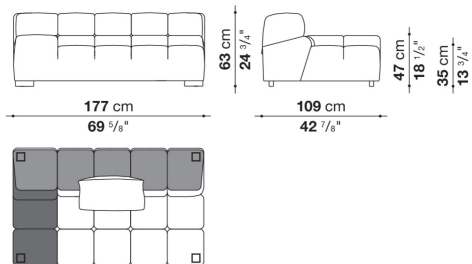

Technical drawings

T109P_2T

T102P_2T

T177BS_3T

CONTEXT