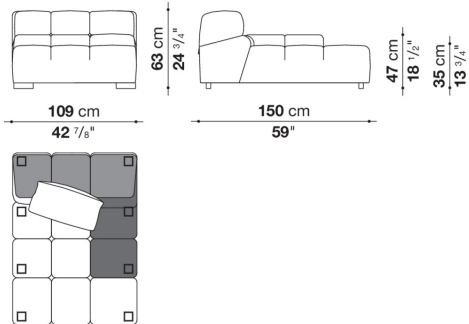

T109BD_4T

CONTEXT

ENQUIRIES
info@contextgallery.com