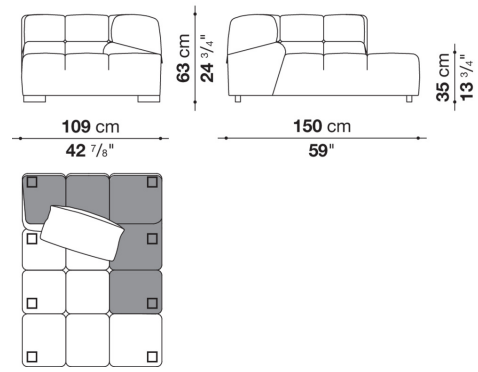

T109AD_4T

CONTEXT

ENQUIRIES
info@contextgallery.com

Tel. 404. 477. 3301
Tel. 800. 886.0867