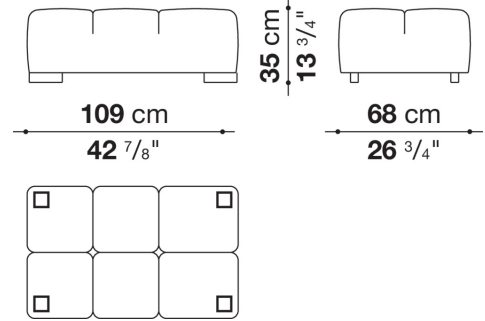

Technical drawings

T109P_2T

T102P_2T

CONTEXT