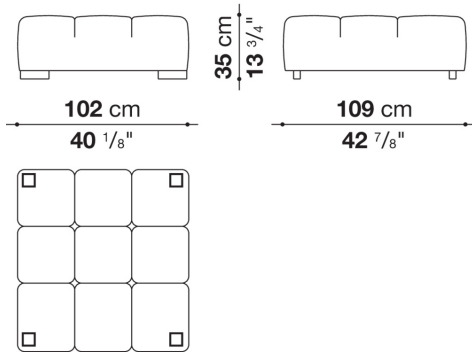

Technical drawings

T109P_2T

T102P_3T

T102P_2T

CONTEXT