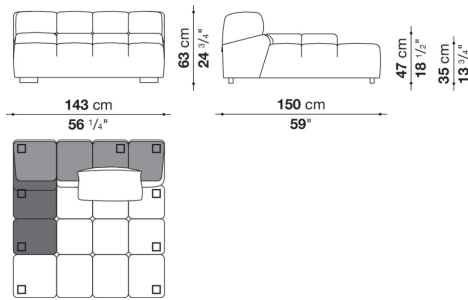

T143BS_4T

CONTEXT

ENQUIRIES
info@contextgallery.com