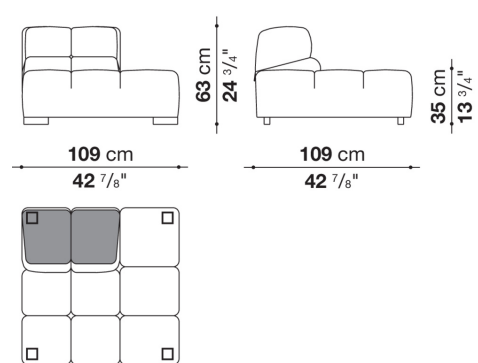

T109_4DT

T109_3ST

T109_3DT

T109TPS_4T

T109TPS_3T

CONTEXT

ENQUIRIES
info@contextgallery.com
Tel. 404. 477. 3301
Tel. 800. 886. 0867
contextgallery.com

T109TPD_4T