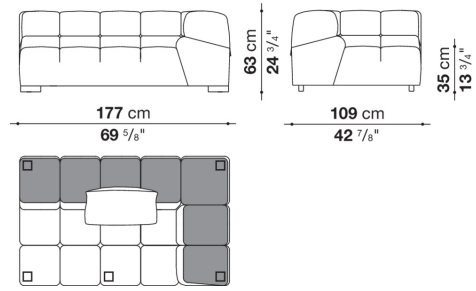

T177AD_3T

CONTEXT

ENQUIRIES
info@contextgallery.com