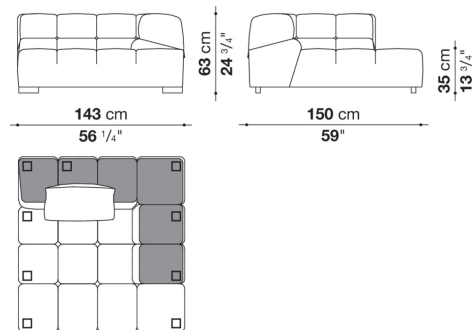

T143AD_4T

CONTEXT

ENQUIRIES
info@contextgallery.com