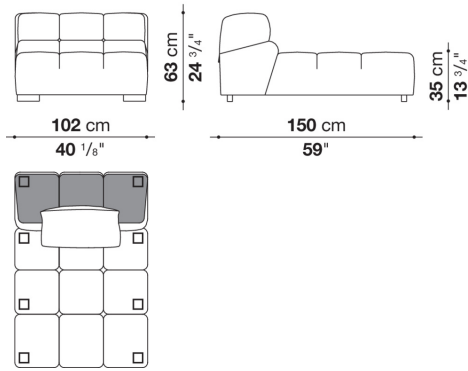

T102C_4T

CONTEXT

ENQUIRIES
info@contextgallery.com

Tel. 404. 477. 3301
Tel. 800. 886.0867