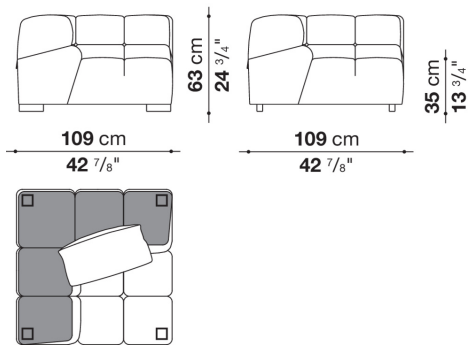

T109_3ST

CONTEXT

ENQUIRIES
info@contextgallery.com
Tel. 404. 477. 3301
Tel. 800. 886. 0867
contextgallery.com