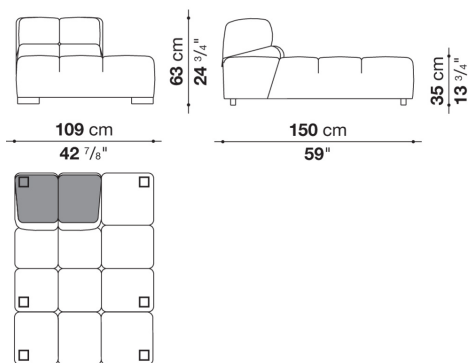

T109_4DT

T109_3ST

T109_3DT

T109TPS_4T

T109TPS_3T

CONTEXT

ENQUIRIES
info@contextgallery.com
Tel. 404. 477. 3301
Tel. 800. 886. 0867
contextgallery.com

T109TPD_4T