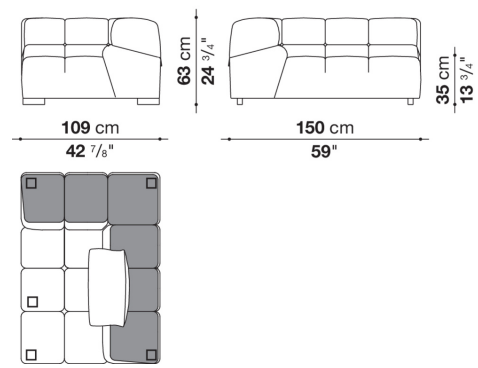

T109_4DT

CONTEXT

ENQUIRIES
info@contextgallery.com
Tel. 404. 477. 3301
Tel. 800. 886. 0867
contextgallery.com