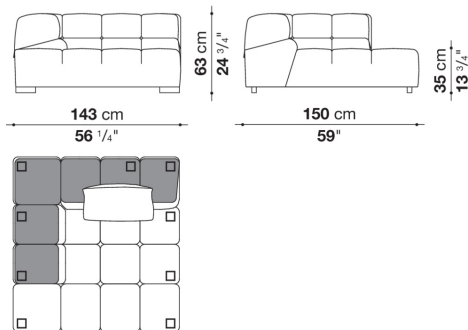

T143AS_4T

CONTEXT

ENQUIRIES
info@contextgallery.com