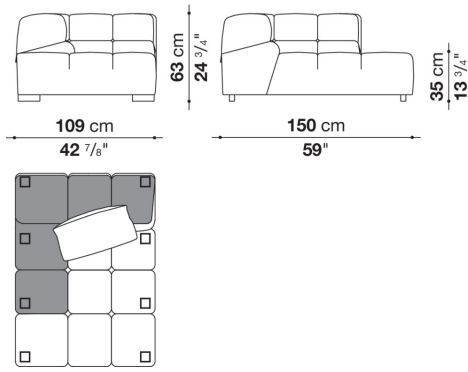

T109AS_4T

CONTEXT

ENQUIRIES
info@contextgallery.com

Tel. 404. 477. 3301
Tel. 800. 886.0867