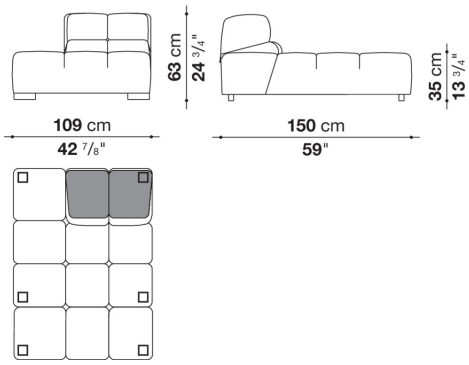

T109_4DT

T109_3ST

T109_3DT

T109TPS_4T

T109TPS_3T

CONTEXT

ENQUIRIES
info@contextgallery.com
Tel. 404. 477. 3301
Tel. 800. 886. 0867
contextgallery.com

T109TPD_4T