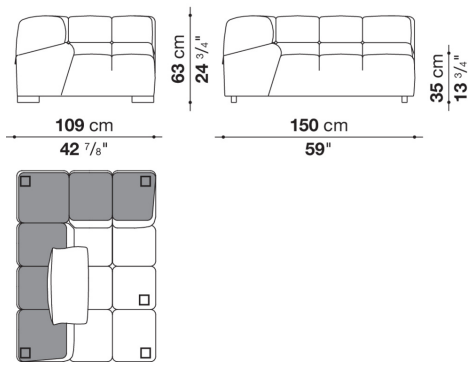

T109_4ST

CONTEXT

ENQUIRIES
info@contextgallery.com
Tel. 404. 477. 3301
Tel. 800. 886. 0867
contextgallery.com