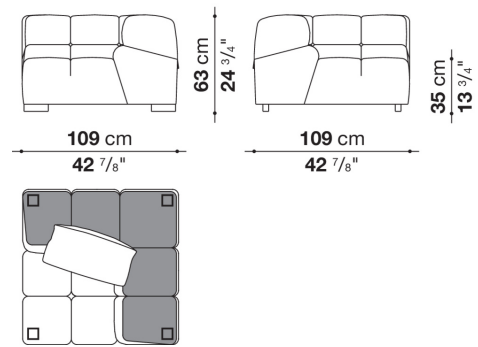

T109_3DT

CONTEXT

ENQUIRIES
info@contextgallery.com
Tel. 404. 477. 3301
Tel. 800. 886. 0867
contextgallery.com