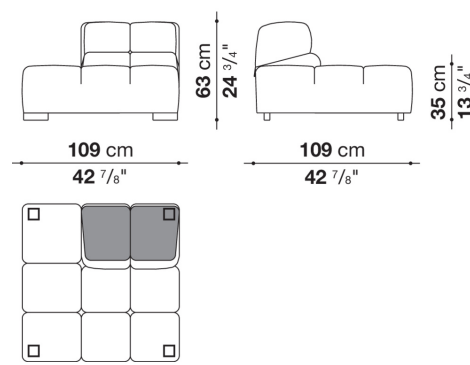

T109TPD_3T