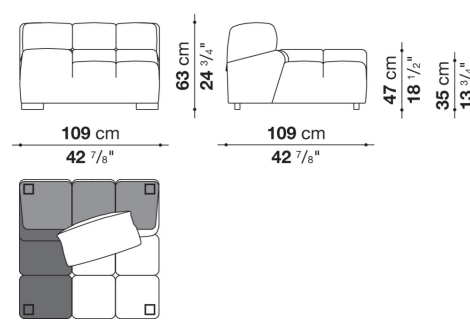

T109BS_3T

CONTEXT

ENQUIRIES
info@contextgallery.com