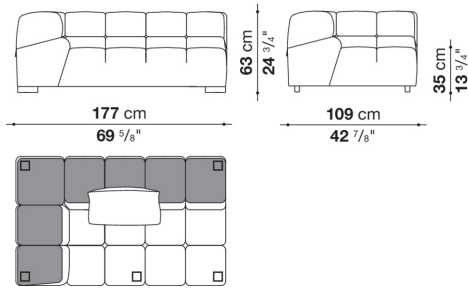

T177AS_3T

CONTEXT

ENQUIRIES
info@contextgallery.com