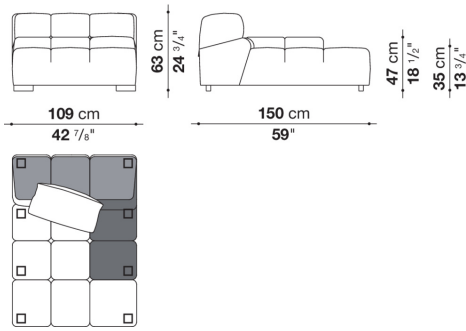

T109TPD_4

T109TPD_3

T109BS_4

T109BS_3

CONTEXT

ENQUIRIES
info@contextgallery.com
Tel. 404. 477. 3301
Tel. 800. 886.0867
contextgallery.com

T109BD_4

T109BD_3