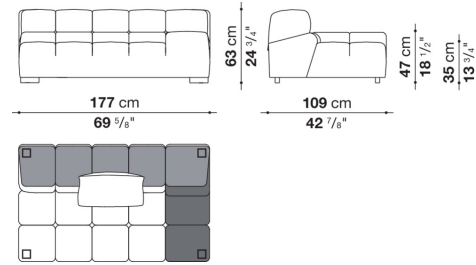

Technical drawings

T177BD_3

CONTEXT