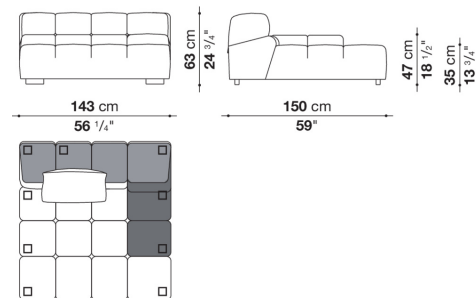

Technical drawings

T143BD_4

CONTEXT