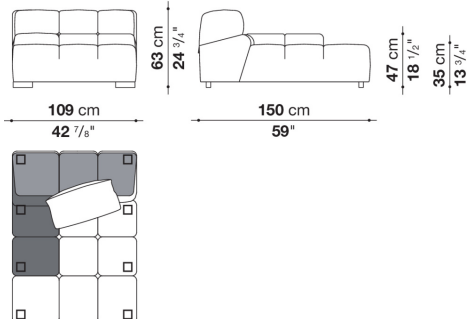

T109BS_4

CONTEXT

ENQUIRIES
info@contextgallery.com
Tel. 404. 477. 3301
Tel. 800. 886.0867
contextgallery.com