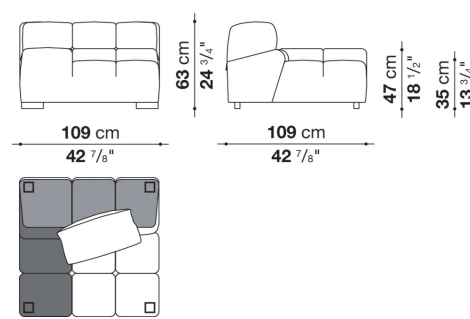

T109TPD_4

T109TPD_3

T109BS_4

T109BS_3

CONTEXT

ENQUIRIES
info@contextgallery.com
Tel. 404. 477. 3301
Tel. 800. 886.0867
contextgallery.com

T109BD_4

T109BD_3