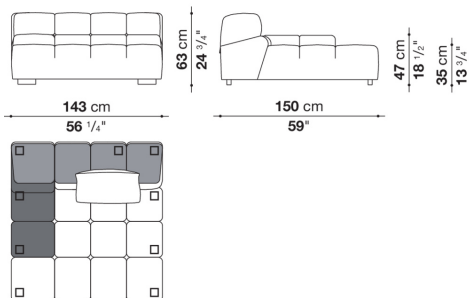

Technical drawings

T143BS_4

CONTEXT