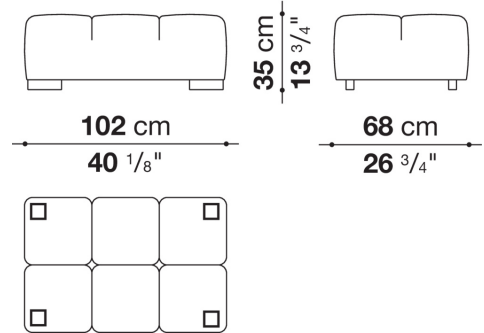

T102P_2

CONTEXT

ENQUIRIES
info@contextgallery.com

Tel. 404. 477. 3301
Tel. 800. 886. 0867

contextgallery.com