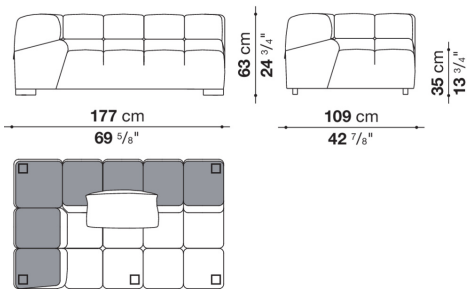

Technical drawings

T177AS_3

CONTEXT