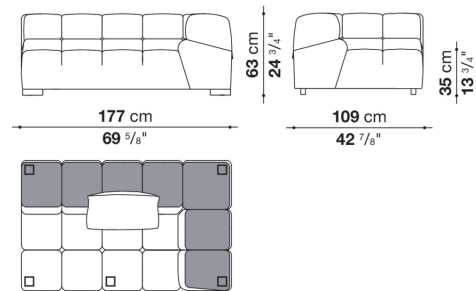

Technical drawings

T177AD_3

CONTEXT