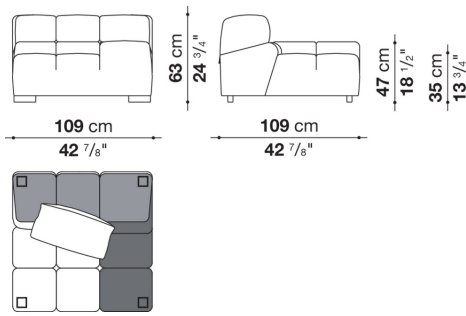

T109TPD_4

T109TPD_3

T109BS_4

T109BS_3

CONTEXT

ENQUIRIES
info@contextgallery.com
Tel. 404. 477. 3301
Tel. 800. 886.0867
contextgallery.com

T109BD_4

T109BD_3