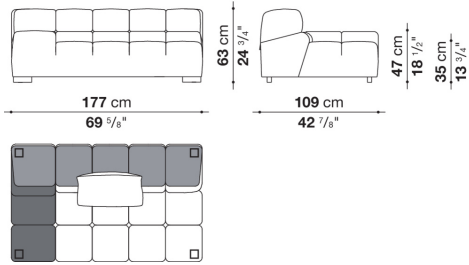

Technical drawings

T177BS_3