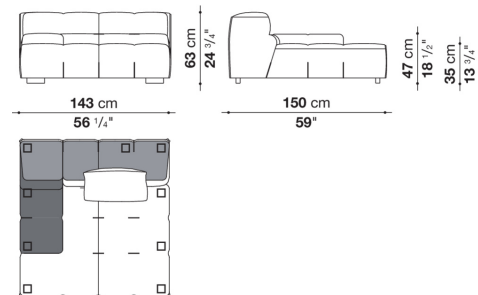

T143BS_4N

CONTEXT

ENQUIRIES
info@contextgallery.com

Tel. 404. 477. 3301
Tel. 800. 886.0867

contextgallery.com