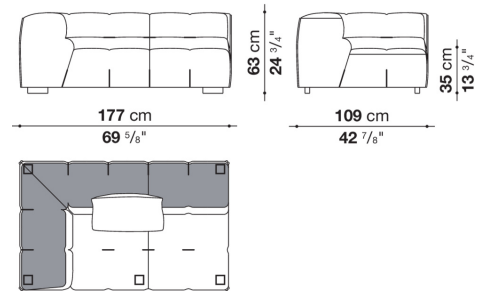

T177AS_3N

CONTEXT

ENQUIRIES
info@contextgallery.com

Tel. 404. 477. 3301
Tel. 800. 886.0867

contextgallery.com