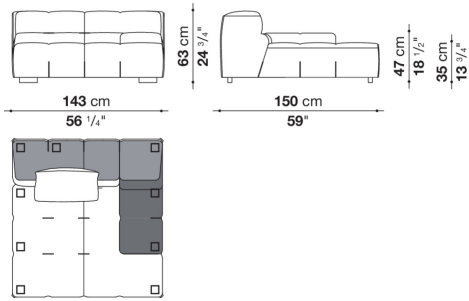

Technical drawings

T143BD_4N