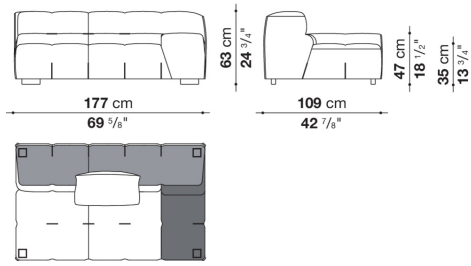

T177BD_3N

CONTEXT

ENQUIRIES
info@contextgallery.com

Tel. 404. 477. 3301
Tel. 800. 886.0867

contextgallery.com