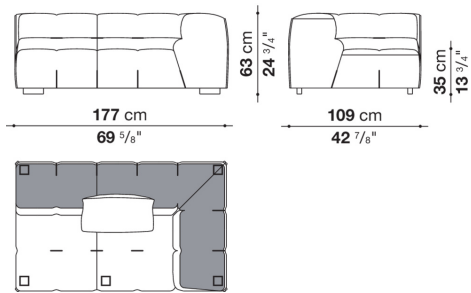

T177AD_3N

CONTEXT

ENQUIRIES
info@contextgallery.com

Tel. 404. 477. 3301
Tel. 800. 886.0867

contextgallery.com