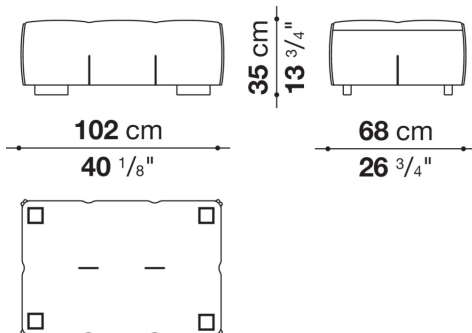

# CONTEXT

ENQUIRIES  
 info@contextgallery.com  
 Tel. 404.477.3301  
 Tel. 800.886.0867  
 contextgallery.com

T102C\_3N

T150P\_3N

T109P\_2N

T102P\_3N

T102P\_2N

T177BS\_3N