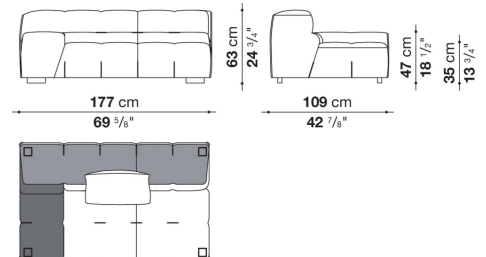

T177BS_3N

CONTEXT

ENQUIRIES
info@contextgallery.com