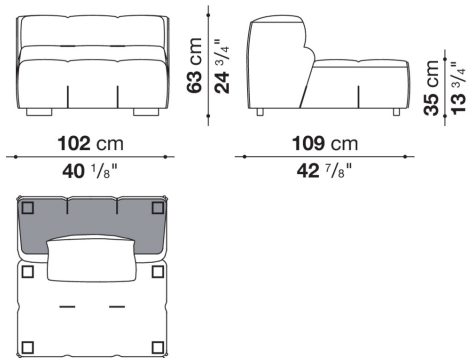

T102C_3N

T109P_2N

T102P_2N

CONTEXT

ENQUIRIES
info@contextgallery.com