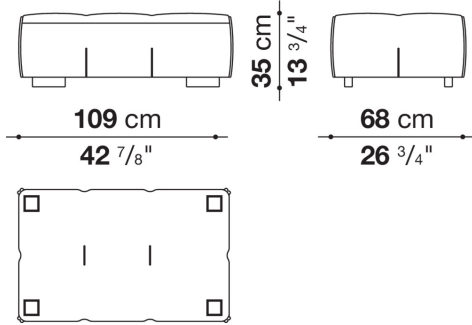

# CONTEXT

ENQUIRIES  
 info@contextgallery.com  
 Tel. 404.477.3301  
 Tel. 800.886.0867  
 contextgallery.com

T102C\_3N

T150P\_3N

T109P\_2N

T102P\_3N

T102P\_2N

T177BS\_3N