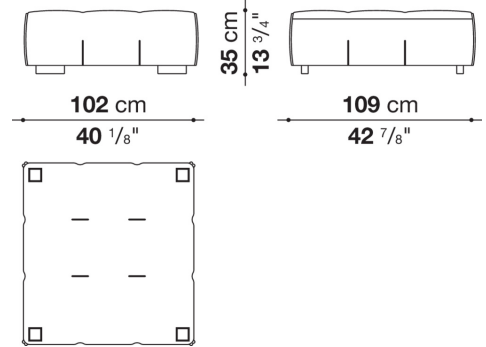

T109P_2N

T102P_3N

T102P_2N

CONTEXT

ENQUIRIES
info@contextgallery.com