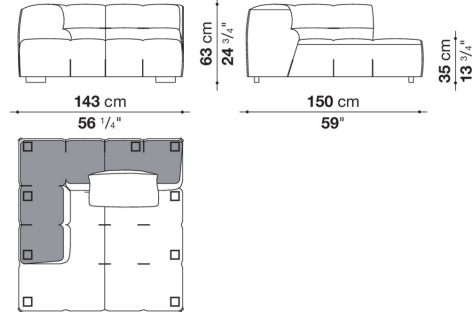

Technical drawings

T143AS_4N

CONTEXT