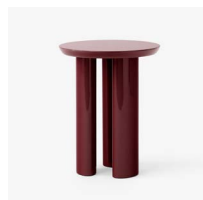

Side table

Environment

Indoor

Materials

Lacquered MDF

Production process

The Tung side table is made of solid MDF which is milled and afterwards lacquered for a high gloss surface.

Colours

Steel Blue

Burgundy Red

Dimensions

H: 48cm/18.9in, W: 38cm/14.96in,

D: 38cm/14.96in

Packaging dimensions

H: 54.5cm/21.46in, W: 41cm/16.14in, D:

41cm/16.14in

Steel Blue

Burgundy Red

→ Burgundy Red

→ Steel Blue