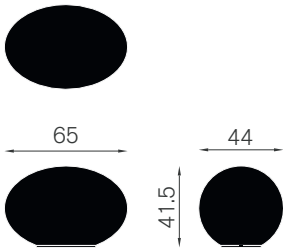

Flexible seating or footrest in ecological flexible polyurethane, CFC free, with internal anatomical rigid structure. There are two lateral slits to keep the elastic fabric in place. The cover is removable and comes in several colors.

Materials:

Structure: ecological flexible polyurethane, CFC free, with internal rigid structure.

Cover: bi-elastic fabric.

ds855
seating/footrest