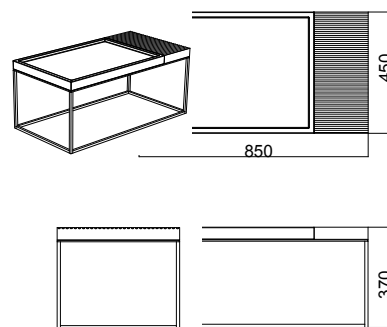

Terrace

Sebastian Herkner 2016

Coffeetable 135 x 90 cm

Coffeetable 90 x 90 cm

Coffeetable 90 x 65 cm

Coffeetable 90 x 45 cm

Coffeetable 90 x 20 cm

Coffeetable 85 x 45 cm