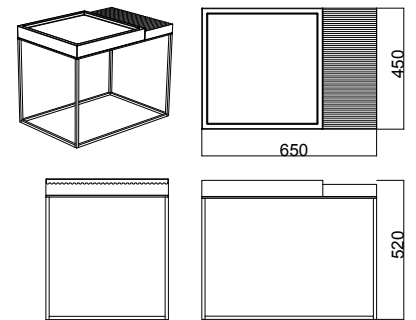

Terrace

Sebastian Herkner 2016

Coffeetable 135 x 90 cm

Coffeetable 90 x 90 cm

Coffeetable 90 x 65 cm

Coffeetable 90 x 45 cm

Coffeetable 90 x 20 cm

Coffeetable 85 x 45 cm