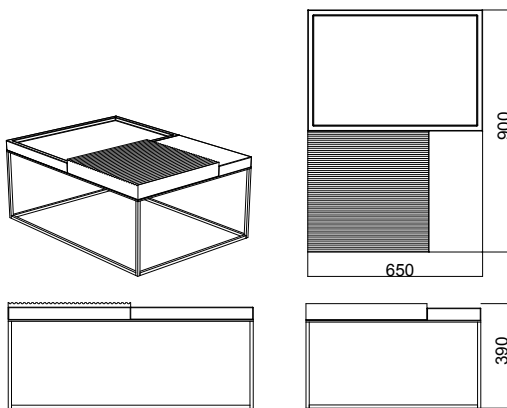

Terrace

Sebastian Herkner 2016

Coffeetable 135 x 90 cm

Coffeetable 90 x 90 cm

Coffeetable 90 x 65 cm

Coffeetable 90 x 45 cm

Coffeetable 90 x 20 cm

Coffeetable 85 x 45 cm