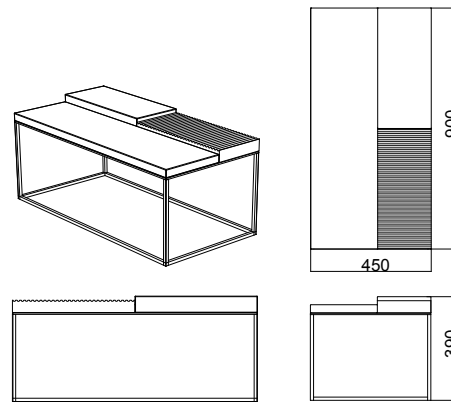

Terrace

Sebastian Herkner 2016

Coffeetable 135 x 90 cm

Coffeetable 90 x 90 cm

Coffeetable 90 x 65 cm

Coffeetable 90 x 45 cm

Coffeetable 90 x 20 cm

Coffeetable 85 x 45 cm