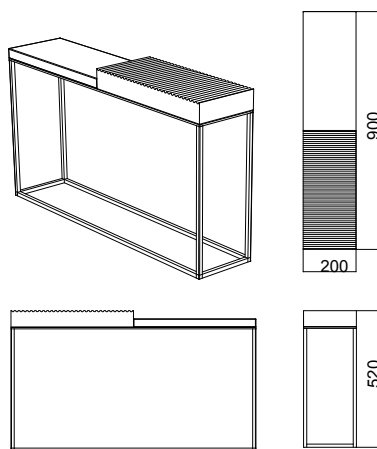

Terrace

Sebastian Herkner 2016

Coffeetable 135 x 90 cm

Coffeetable 90 x 90 cm

Coffeetable 90 x 65 cm

Coffeetable 90 x 45 cm

Coffeetable 90 x 20 cm

Coffeetable 85 x 45 cm