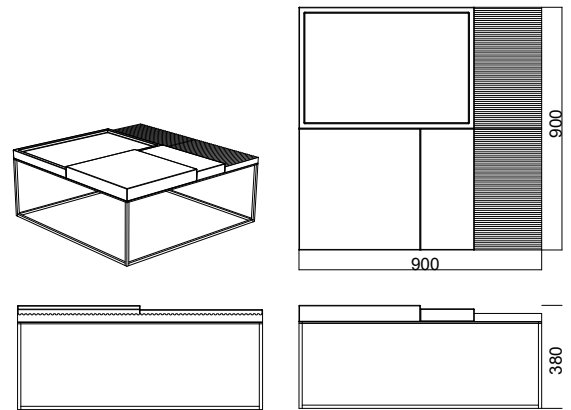

Terrace

Sebastian Herkner 2016

Coffeetable 135 x 90 cm

Coffeetable 90 x 90 cm

Coffeetable 90 x 65 cm

Coffeetable 90 x 45 cm

Coffeetable 90 x 20 cm

Coffeetable 85 x 45 cm