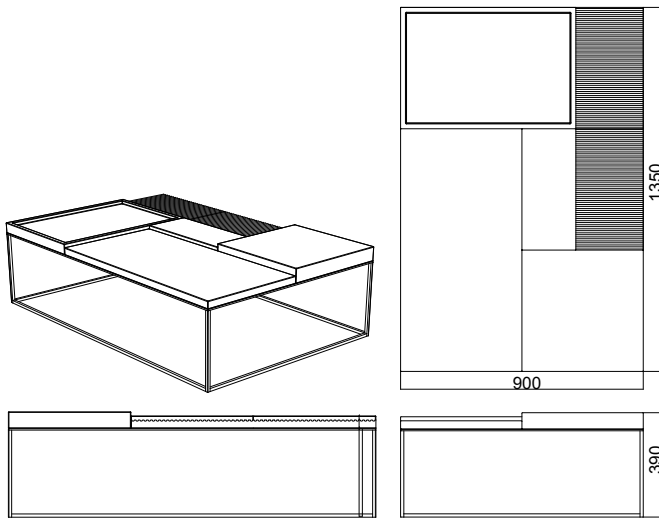

Terrace

Sebastian Herkner 2016

Coffeetable 135 x 90 cm

Coffeetable 90 x 90 cm

Coffeetable 90 x 65 cm

Coffeetable 90 x 45 cm

Coffeetable 90 x 20 cm

Coffeetable 85 x 45 cm