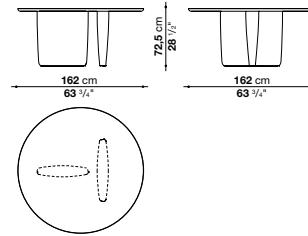

OT162

OT146