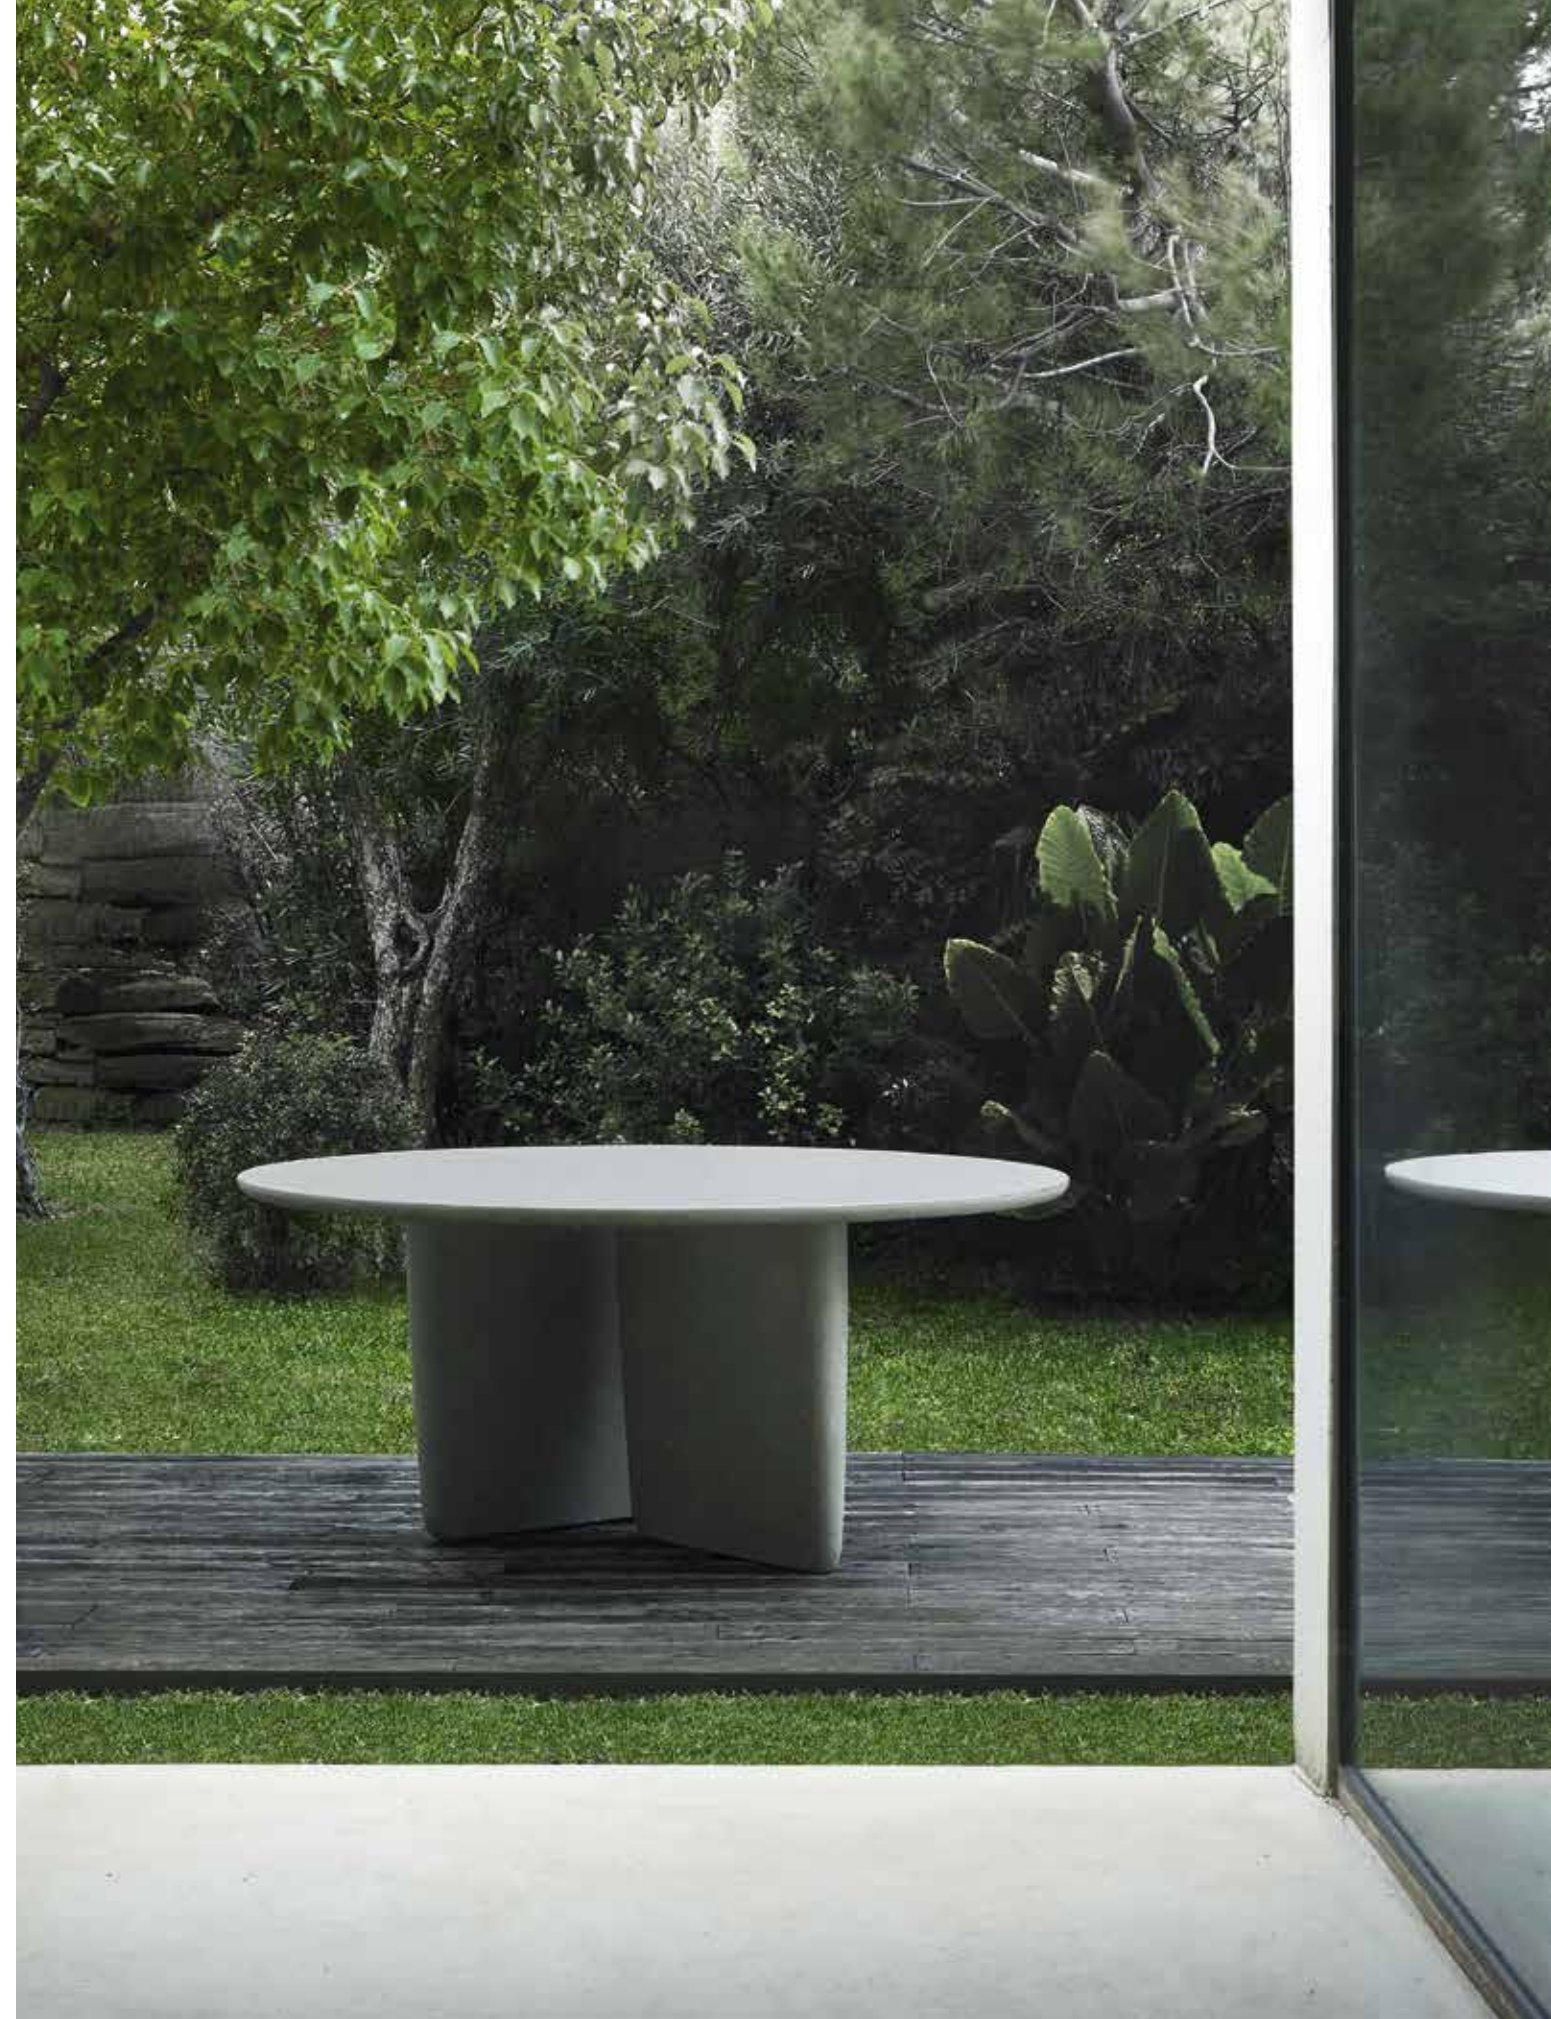

Tobi-Ishi Outdoor

DESIGNED BY BARBER AND OSGERBY

After the debut in the home collection, Edward Barber & Jay Osgerby design Tobi-Ishi Outdoor, the outdoor version of the iconic round dining table and of the small table clearly inspired by Zen. The overhang of the table and the vertical trapezoidal bases set at right angles generate an essential sculptural figure that appears to change shape depending on the point of observation. Exclusively made of cement, Tobi-Ishi Outdoor comes in two colour variants, grey and anthracite.

CONTEXT

ENQUIRIES
info@contextgallery.com

Tel. 404. 477. 3301
Tel. 800. 886.0867

contextgallery.com
contextcontract.com