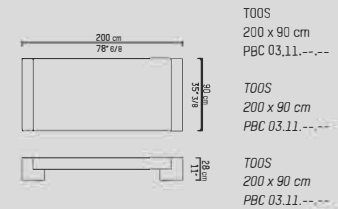

PIETBOON

TOOS COFFEE TABLE

ENGLISH

Combining understated design with effortless craftsmanship, the TOOS coffee table is sturdy and timeless. Whether square or rectangular, in a satin or high gloss finish, in oak and walnut or a subdued color palette, the table is a quiet classic in luxury living.

DIEKE Setting

CONTEXT

ENQUIRIES
info@contextgallery.com

Tel. 404. 477. 3301
Tel. 800. 886.0867

contextgallery.com
contextcontract.com

NEDERLANDS

De combinatie van een sober design met uitzonderlijk vakmanschap maken van TOOS een krachtige, tijdloze salontafel. TOOS is verkrijgbaar in een vierkant of rechthoekig model, in eiken, noten of in één van kleuren uit het ingetogen kleurenpalet van Piet Boon®, afgewerkt in mat of hoogglans. Een eenvoudige klassieker die past bij een luxe lifestyle.