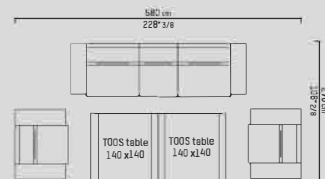

PIETBOON

TOOS COFFEE TABLE

ENGLISH

Combining understated design with effortless craftsmanship, the TOOS coffee table is sturdy and timeless. Whether square or rectangular, in a satin or high gloss finish, in oak and walnut or a subdued color palette, the table is a quiet classic in luxury living.

DIEKE Setting

CONTEXT

ENQUIRIES
info@contextgallery.com

Tel. 404. 477. 3301
Tel. 800. 886.0867

contextgallery.com
contextcontract.com

NEDERLANDS

De combinatie van een sober design met uitzonderlijk vakmanschap maken van TOOS een krachtige, tijdloze salontafel. TOOS is verkrijgbaar in een vierkant of rechthoekig model, in eiken, noten of in één van kleuren uit het ingetogen kleurenpalet van Piet Boon®, afgewerkt in mat of hoogglans. Een eenvoudige klassieker die past bij een luxe lifestyle.