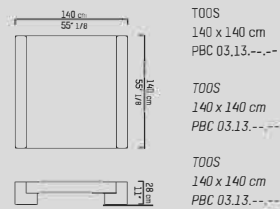

PIETBOON

TOOS COFFEE TABLE

ENGLISH

Combining understated design with effortless craftsmanship, the TOOS coffee table is sturdy and timeless. Whether square or rectangular, in a satin or high gloss finish, in oak and walnut or a subdued color palette, the table is a quiet classic in luxury living.

DIEKE Setting

CONTEXT

ENQUIRIES
info@contextgallery.com

Tel. 404. 477. 3301
Tel. 800. 886.0867

contextgallery.com
contextcontract.com

NEDERLANDS

De combinatie van een sober design met uitzonderlijk vakmanschap maken van TOOS een krachtige, tijdloze salontafel. TOOS is verkrijgbaar in een vierkant of rechthoekig model, in eiken, noten of in één van kleuren uit het ingetogen kleurenpalet van Piet Boon®, afgewerkt in mat of hoogglans. Een eenvoudige klassieker die past bij een luxe lifestyle.