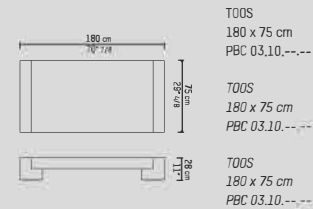

PIETBOON

TOOS COFFEE TABLE

ENGLISH

Combining understated design with effortless craftsmanship, the TOOS coffee table is sturdy and timeless. Whether square or rectangular, in a satin or high gloss finish, in oak and walnut or a subdued color palette, the table is a quiet classic in luxury living.

DIEKE Setting

CONTEXT

ENQUIRIES
info@contextgallery.com

Tel. 404. 477. 3301
Tel. 800. 886.0867

contextgallery.com
contextcontract.com

NEDERLANDS

De combinatie van een sober design met uitzonderlijk vakmanschap maken van TOOS een krachtige, tijdloze salontafel. TOOS is verkrijgbaar in een vierkant of rechthoekig model, in eiken, noten of in één van kleuren uit het ingetogen kleurenpalet van Piet Boon®, afgewerkt in mat of hoogglans. Een eenvoudige klassieker die past bij een luxe lifestyle.