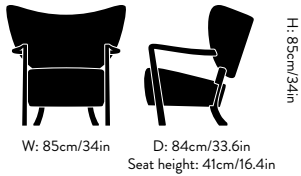

Wulff^{ATD2} &Tradition 2021 / 1938

Product category
Lounge chair

Environment
Indoor

Material
Oiled wood, HR foam, polyester wadding, fabric upholstery

Production process
The frame is made from solid beech and plywood and subsequently covered in HR foam and polyester wadding. The solid wood legs are turned and CNC milled.

Dimensions
H: 85cm/34in, W: 85cm/34in, D: 84cm/33.6in
Seat height: 41cm/16.4in
Armrest height: 59cm / 23.2in

Packaging dimensions
H: 90cm/36in, W: 91cm/36.4in, D: 93cm/37.2in

Colli quantity
1 pc

Weight
Product: 15kg
Incl. packaging: 24kg

Strength, Durability and Safety Testing
The chair is tested for strength, durability and safety according to EN 16139 Level 2 - extreme contract use.

COM - Material Consumption
Fabric usage: 2.3 meters based on a 140cm roll.

COM must be approved by &Tradition to ensure suitability for upholstery.