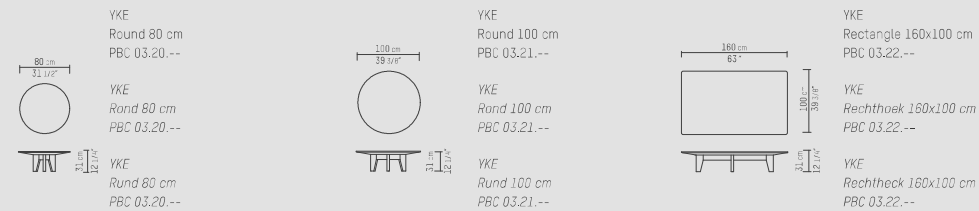

PIETBOON

YKE COFFEE TABLE

ENGLISH

Inspired by the Japanese Katana sword rest, the wooden YKE coffee table mirrors the same exquisite balance of functionality and aesthetics. Its low center of gravity, slender legs and sturdy chassis, rounded edges and floating top, give the YKE its refined and airy appearance. A complement to any space.

NEDERLANDS

Geïnspireerd op de Japanse Katana zwaardstandaard, weerspiegelt de houten YKE bijzettafel dezelfde prachtige balans tussen functionaliteit en esthetiek. Zijn lage zwaartepunt, ranke poten met solide onderstel, afgeronde hoeken en zwevend blad, geven de YKE zijn verfijnde en luchtige uitstraling. Een ware aanvulling voor iedere ruimte.

DEUTSCH

Inspiziert von dem japanischen Katana-Schwertständer spiegelt der YKE-Holztisch dasselbe exquisite Gleichgewicht von Funktionalität und Ästhetik wider. Ein tiefer Schwerpunkt, schlanke Beinen und robustes Gestell, gerundete Kanten und ein schwebendes Oberteil verleihen dem YKE ein verfeinertes und graziöses Aussehen. Ein Schmuckstück für jeden Raum.

CONTEXT

ENQUIRIES
info@contextgallery.com

Tel. 404. 477. 3301
Tel. 800. 886.0867

contextgallery.com
contextcontract.com