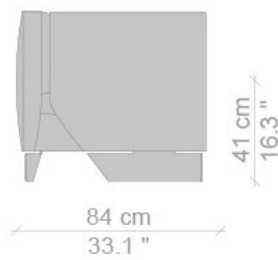

Cassina

131 ZH ONE

Year of design **2016**

Year of production **2017**

This armchair provides a colourful reworking of the cube, with the discreet dynamism of the ZH One project enhanced by upholstery in various colours that emphasise its shape. The diagonal bends of ZH One highlight the composition of the armchair, while its details reveal Hadid's unmistakable style teamed with the rich history and top-level manufacture of Cassina.