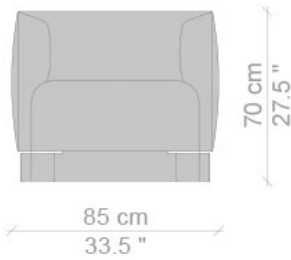

Cassina

131 ZH ONE

Year of design **2016**

Year of production **2017**

This armchair provides a colourful reworking of the cube, with the discreet dynamism of the ZH One project enhanced by upholstery in various colours that emphasise its shape. The diagonal bends of ZH One highlight the composition of the armchair, while its details reveal Hadid's unmistakable style teamed with the rich history and top-level manufacture of Cassina.